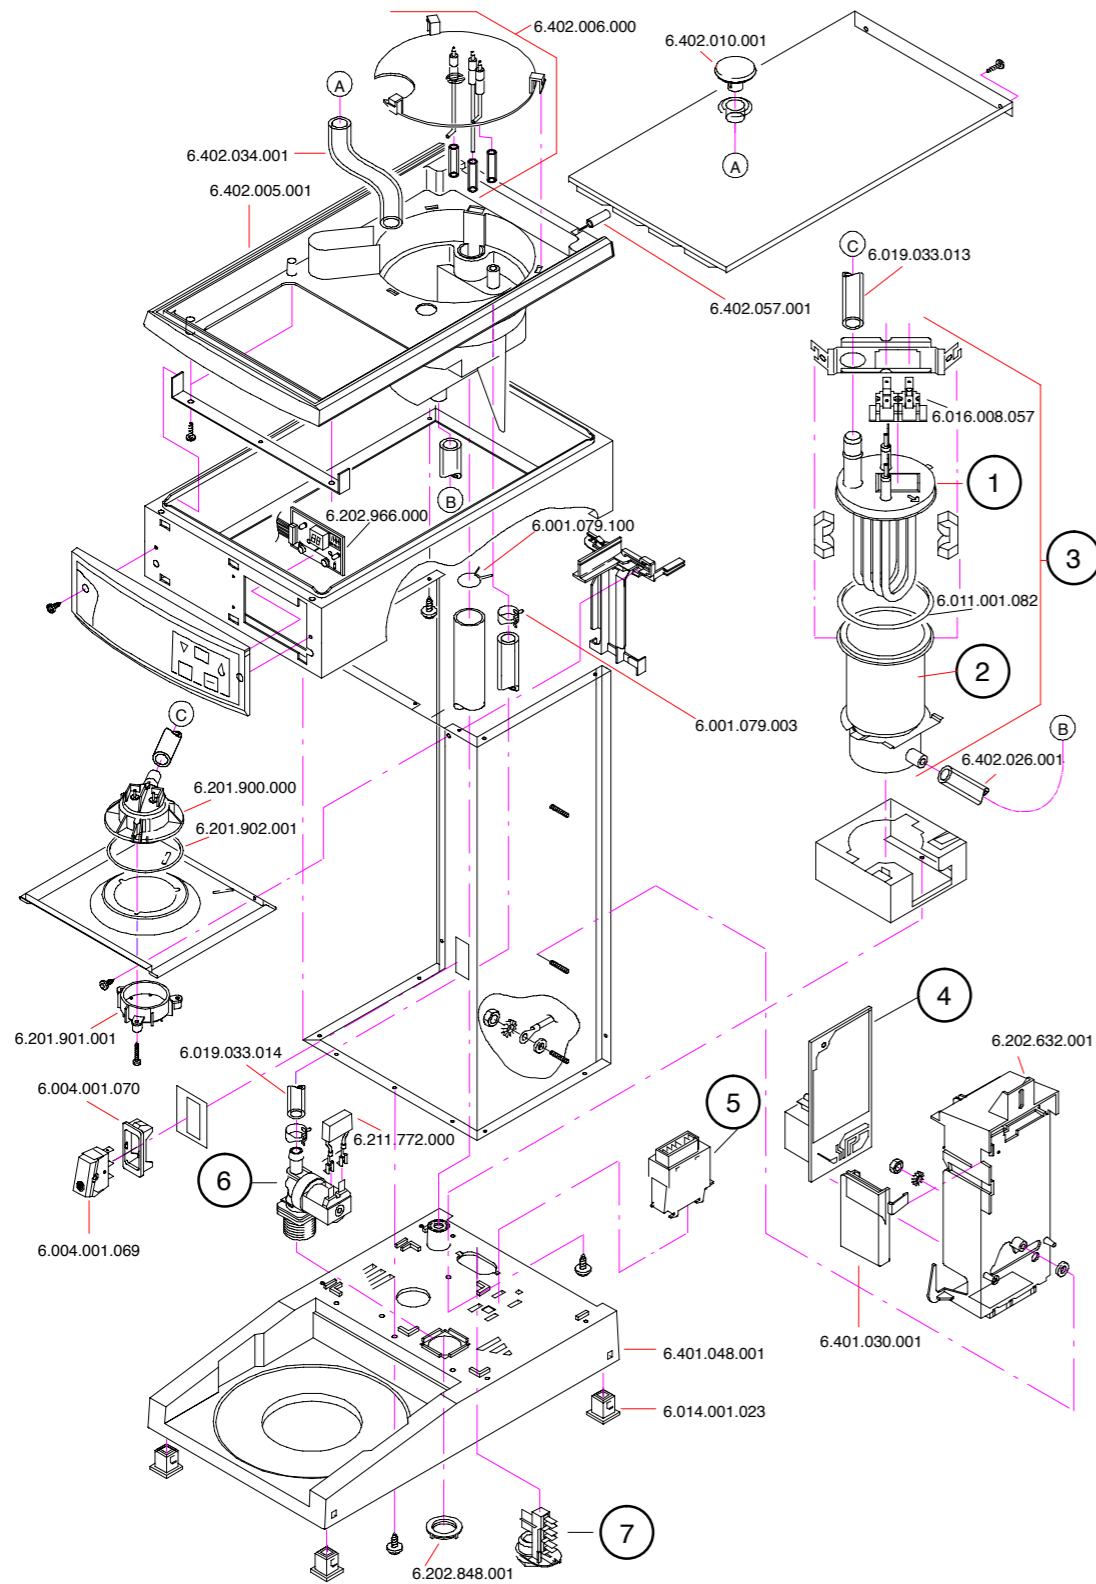

ABB0015

ABB0015

STOCK CODE	DESCRIPTION	MAN.PART NUMBER / DRAWING REF
XABB0001	AIRPOT BREWER BRAVILOR-DESCALE CAP(THA20	6.402.010.001
XABB1000	AIRPOT BREW BRAVILOR-PC BOARD (THA10 & THA20)	6.402.061.000 (REF 4)
XABB1656	AIRPOT BREW BRAVILOR-BOILER COMP (THA10)	6.000.201.652 (REF 3)
XABB2600	AIRPOT BREWER BRAVILOR-INLET TUBE (THA)	6.402.026.001
XABB5001	AIRPOT BREWER BRAVILOR-WATERTANK (THA)	6.402.005.001
XABB9000	AIRPOT BREW BRAVILOR-BOIL ELEMENT(THA20)	6.301.079.000 (REF: 1)
XCMB5980	COFFEE M/BRAVILOR-SPRAY HEAD LOWER PART	6.201.901.001
XABB6000	AIRPOT BREWER BRAVILOR-WATER LEVEL PROBE	6.402.006.000
XCMF0004	COFFEE M/BRAVILOR-WATER HEAD "O" RING	6.201.902.001
XABB3014	AIRPOT BREWER BRAVILOR-SILICON TUBE(THA)	6.019.033.014
XCMB7720	COFFEE M/BRAVILOR-RC COMBINATION	6.211.772.000
XCMB8480	COFFEE M/BRAVILOR-MAGNET VALVE	6.202.848.001
XCMB1023	COFFEE M/BRAVILOR-RUBBER FEET	6.014.001.023
XABB3013	AIRPOT BREWER BRAVILOR-SILICON TUBE(THA)	6.019.033.013
XCMB8057	COFFEE M/BRAVILOR-SAFETY TRIP SWITCH	6.016.008.057
XCMB1082	COFFEE M/BRAVILOR-O RING	6.011.001.082
XCMB3001	COFFEE M/BRAVILOR-PROTECTION CAP	6.401.030.001
XCMB2064	COFFEE M/BRAVILOR-RELAY 220/16	6.004.002.064
XCMB1035	COFFEE M/BRAVILOR-SOLENOID MAGNETIC VALV	6.016.001.035 (REF 6)
XCMB0020	C/M BRAVILOR MONDO/MATIC-BOILER ELEMENT	6.301.002.000
XCMB9660	COFFEE M/BRAVILOR-KEY BOARD (MATIC)	6.202.966.000
XABB2620	AIRPOT BREWER BRAVILOR - WATER SPREADER (THA)	6.201.900.000
XBBB1000	BULK BREWER BRAVILOR-BOILER CASING	6.301.001.000 (REF 2)