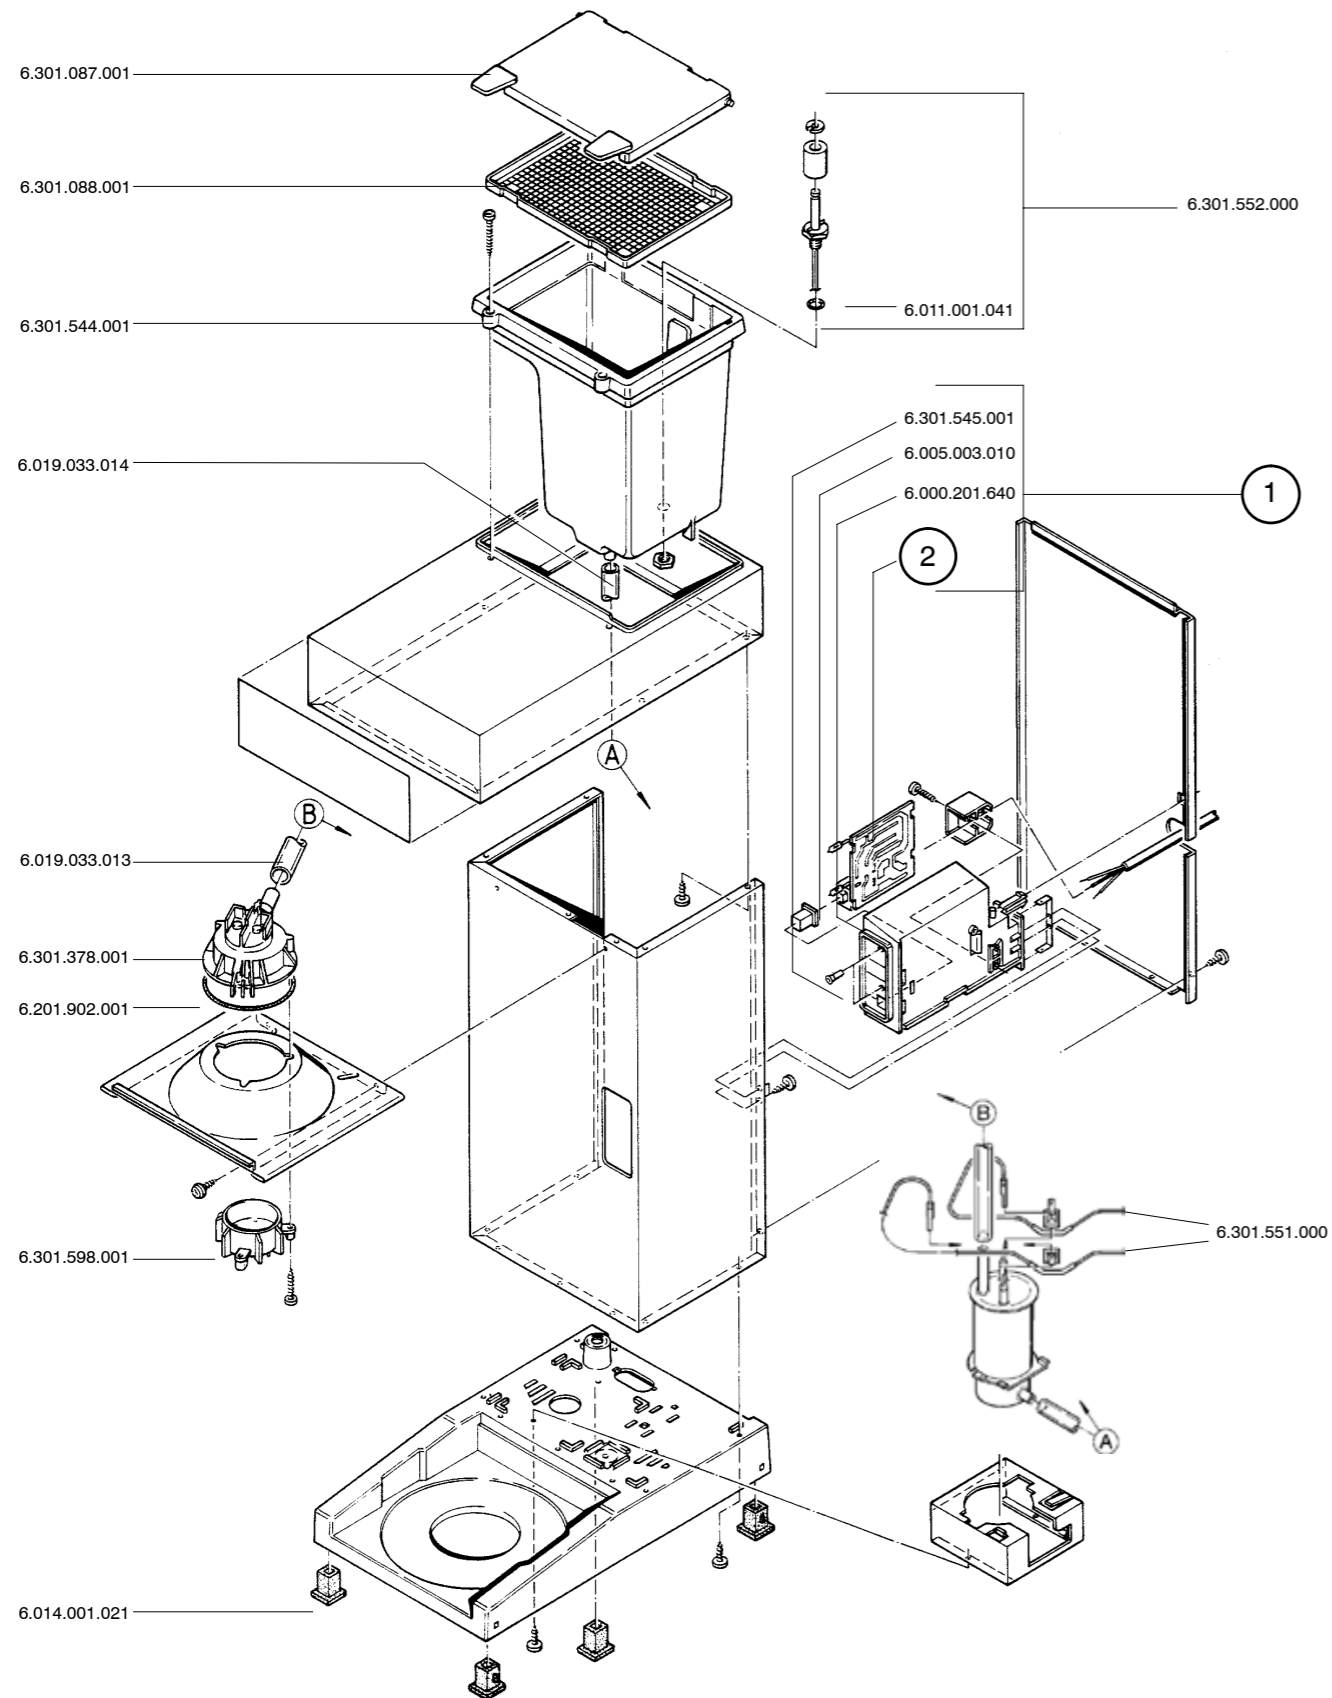

ABB1022

ABB1022

STOCK CODE	DESCRIPTION	MAN.PART NUMBER / DRAWING REF
XABB0000	AIRPOT BREWER BRAVIL-PC BOARD (ISO)	6.301.610.000 (REF 2)
XABB3013	AIRPOT BREWER BRAVILOR-SILICON TUBE(THA)	6.019.033.013
XABB3014	AIRPOT BREWER BRAVILOR-SILICON TUBE(THA)	6.019.033.014
XCMB0020	C/M BRAVILOR MONDO/MATIC-BOILER ELEMENT	6.301.002.000 (REF 3)
XCMB1000	COFFEE M/BRAVILOR-SAFETY FUSE LEADS	6.301.551.000
XCMB1082	COFFEE M/BRAVILOR-O RING	6.011.001.082
XCMB8057	COFFEE M/BRAVILOR-SAFETY TRIP SWITCH	6.016.008.057
XCMB7001	COFFEE M/BRAVILOR-WATER TANK LID (EURO)	6.301.087.001
XCMB0880	COFFEE M/BRAVILOR-SIEVE FOR WATER TANK	6.301.088.001
XCMB8001	COFFEE M/BRAVILOR-WATER SPREADER	6.301.378.001
XABB2610	AIRPOT BREWER BRAVILOR - SPRAYING TANK SEAL	6.201.902.001
XCMF0006	COFFEE M/BRAVILOR-SPRAY HEAD BOTTOM	6.301.598.001
XCMF0008	COFFEE M/BRAVILOR-RUBBER FEET	6.014.001.021
XCMB2000	COFFEE M/BRAVILOR-FLOAT SWITCH COMPLETE	6.301.552.000
XABB1656	AIRPOT BREW BRAVILOR-BOILER COMP (THA20)	6.000.201.652 (REF 4)