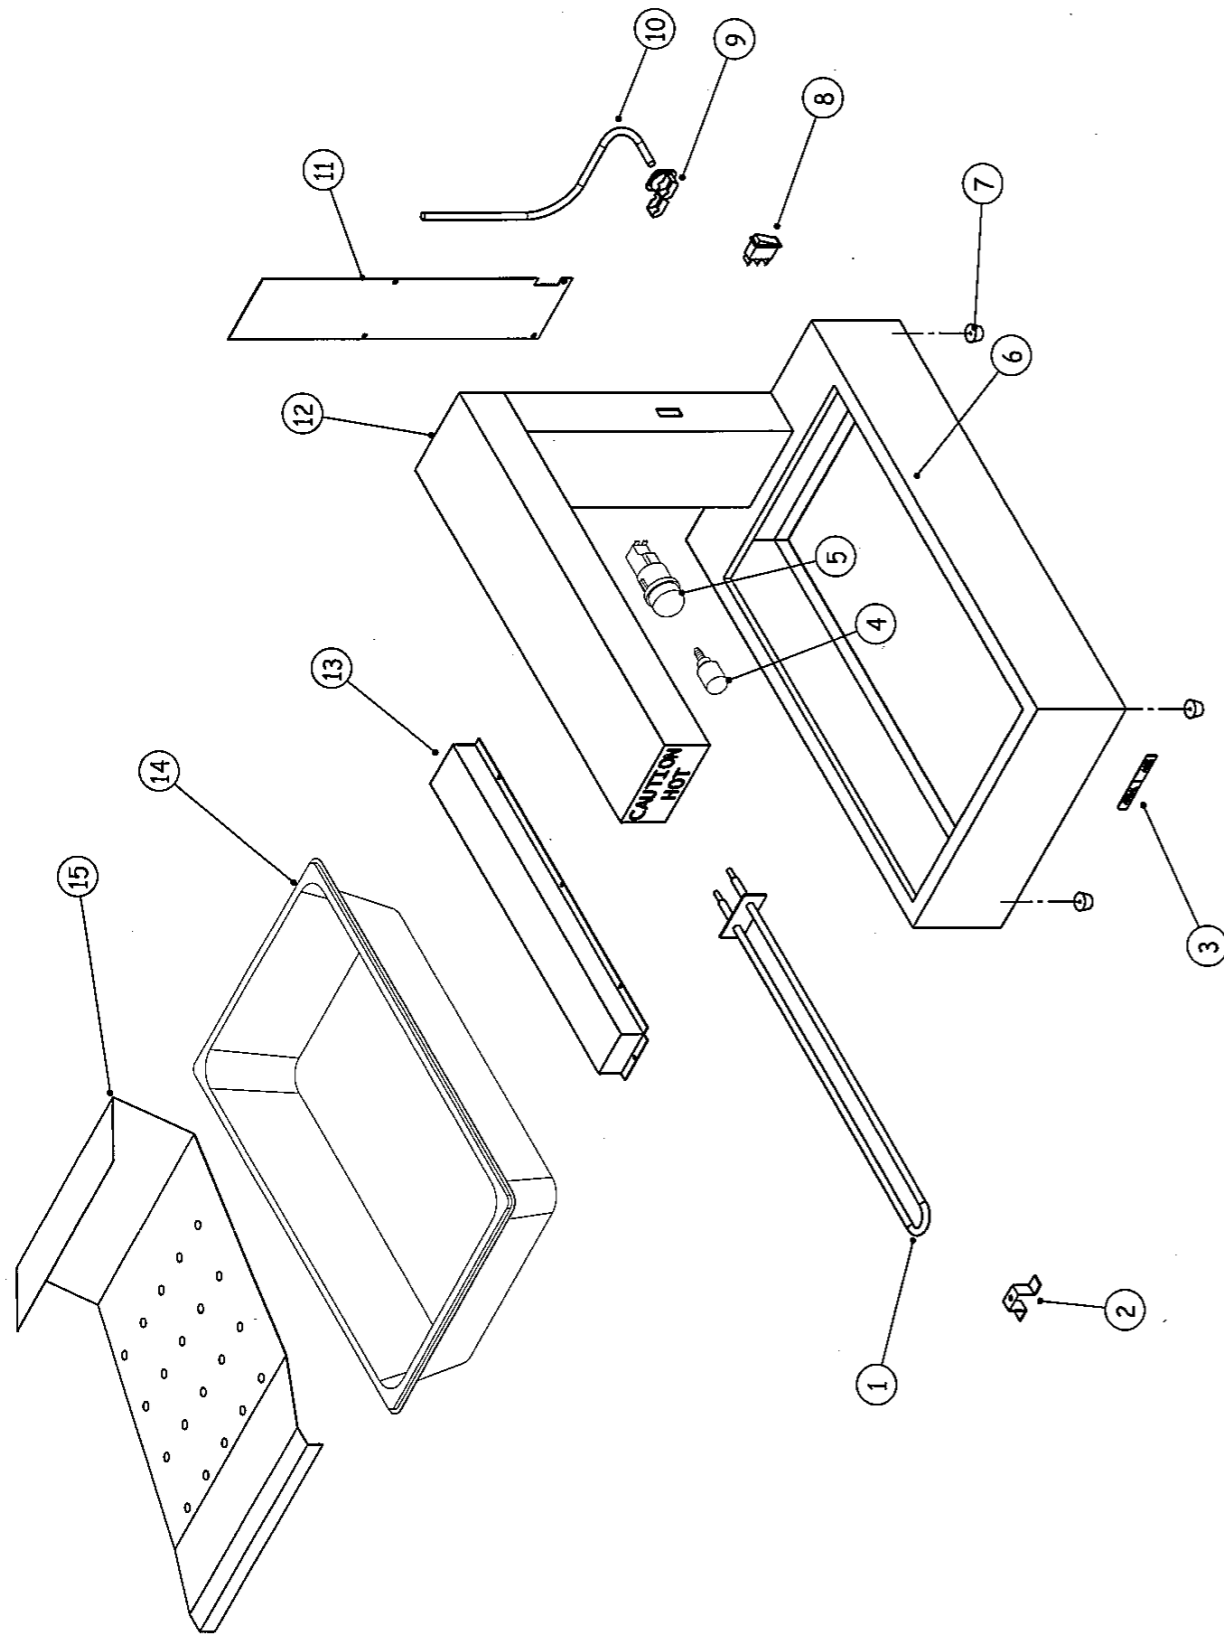

CDA0001

CDA0001

STOCK CODE	DESCRIPTION	MAN.PART NUMBER	DRAWING REF
XCDA0012	CHIP DUMP/CHIC GRILLER-INCOLLOY ELEMENT (NEW)	5-1000W-CD	1
XCDA0013	CHIP DUMP - ELEMENT SUPPORT BRACKET	82-CW-SS-ELESUP	2
XKNB0006	DOMED LOGO LARGE AXIS	4-DL-L-AXIS	3
XCOA8004	CONVECTION OVEN ANVIL/GARBIN OVEN LAMP 25W	1-LB-COA1001	4
XCOA6017	CONVECTION OVEN ANVIL-LIGHT HOLDER & BULB	1-OVEN-LH	5
XTSA1015	TOASTER ANVIL (TSA1009) - RUBBER FOOT	3-S-RDS	7
XWMW1002	WRAPMASTER MAINS ROCKER SWITCH (2-PIN)	1-RS-NI	8
XTSA0010	TOASTER ANVIL (TSA1009) - CABLE CLAMP	3-CG-1.5	9
XPMA0017	CREPE MACHINE - POWER CORD	2-PC-CE-CP	10
XCDA0014	CHIP DUMP - TOP CHANNEL U ELEMENT COVER	82-CW-SS-UELE	13
XCDA0008	CHIP DUMP-PERFORATED DRIP PAN	82-CW-SS-SCPDT	15