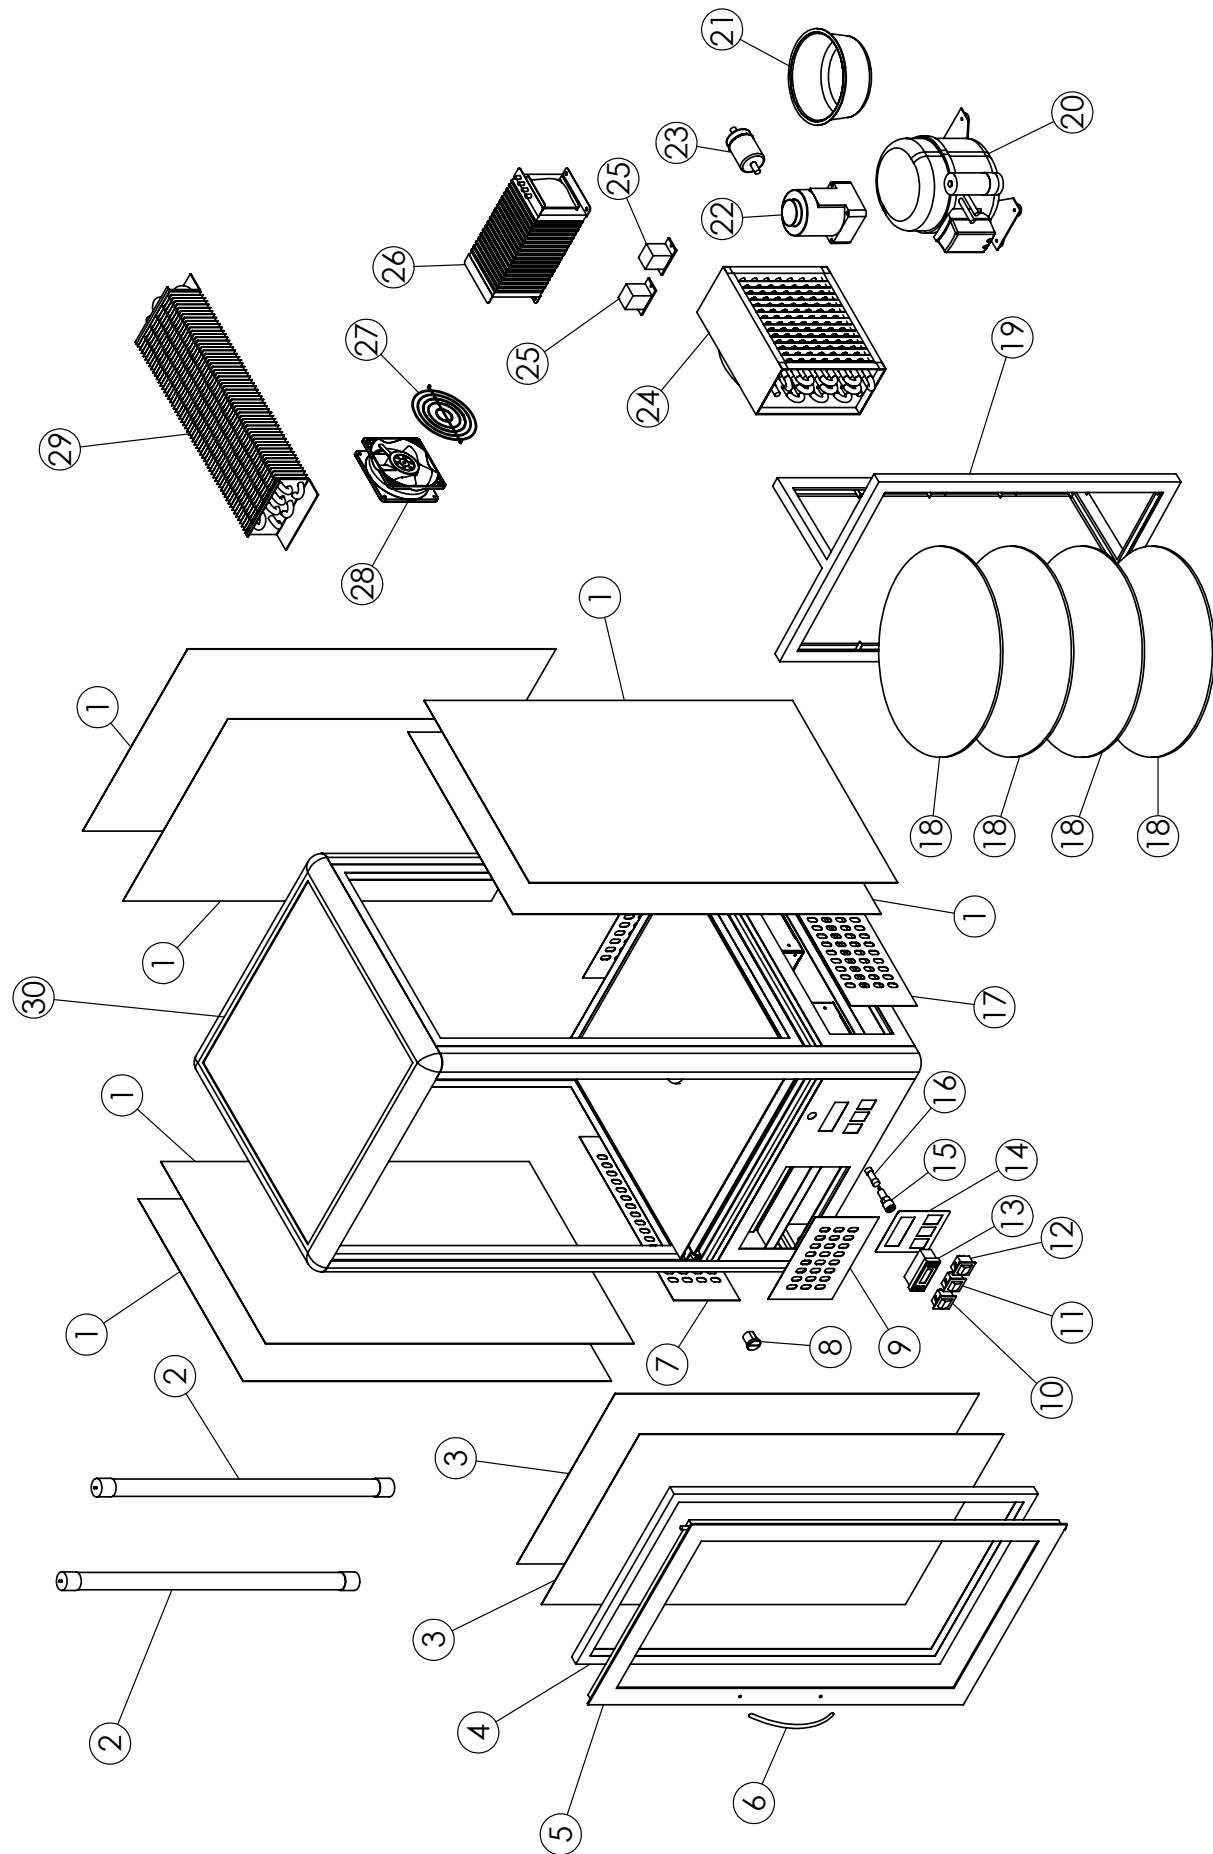

05 refrigeration

CDF2000

CDF2000

STOCK CODE	DESCRIPTION	MAN.PART NUMBER	DRAWING REF
XCDF1040	CAKE FRIDGE TABLE TOP - LIGHT SWITCH	1-RS-CDF2000	10
XCDF1041	CAKE FRIDGE TABLE TOP - DEFROST SWITCH	1-RS-CDF2000	11
XCDF1042	CAKE FRIDGE TABLE TOP - REFRIDGERATION SWITCH	1-RS-CDF2000	12
XCDF1043	CAKE FRIDGE TABLE TOP - ELECTRONIC CONTROL	1-EC-CDF2000	13
XCDF1044	CAKE FRIDGE TABLE TOP - FUSE HOLDER	1-15-FH	15
XCDF1045	CAKE FRIDGE TABLE TOP - FUSE	1-15-FU	16
XCDF1034	CAKE DISP. FRIDGE (T/TOP) - GLASS SHELF W/HOLES		18
XCDF1035	CAKE DISP. FRIDGE (T/TOP) - MIRROR SHELF W/HOLES		18
XCDF1036	CAKE DISPL FRIDGE (T/TOP) - GLASS SHELF W/O HOLES		18
XCDF1037	CAKE DISPL FRIDGE (T/TOP) - MIRROR SHELF W/O HOLES		18
XCDF1047	CAKE FRIDGE TABLE TOP - COMPRESSOR	1-COM-CDF2000	20
XCDF1048	CAKE FRIDGE TABLE TOP - CAROUSEL MOTOR	1-MOT-CDF2000	22
XCDF1050	CAKE FRIDGE TABLE TOP - FAN COVER	1-FAN-CDF2000	27