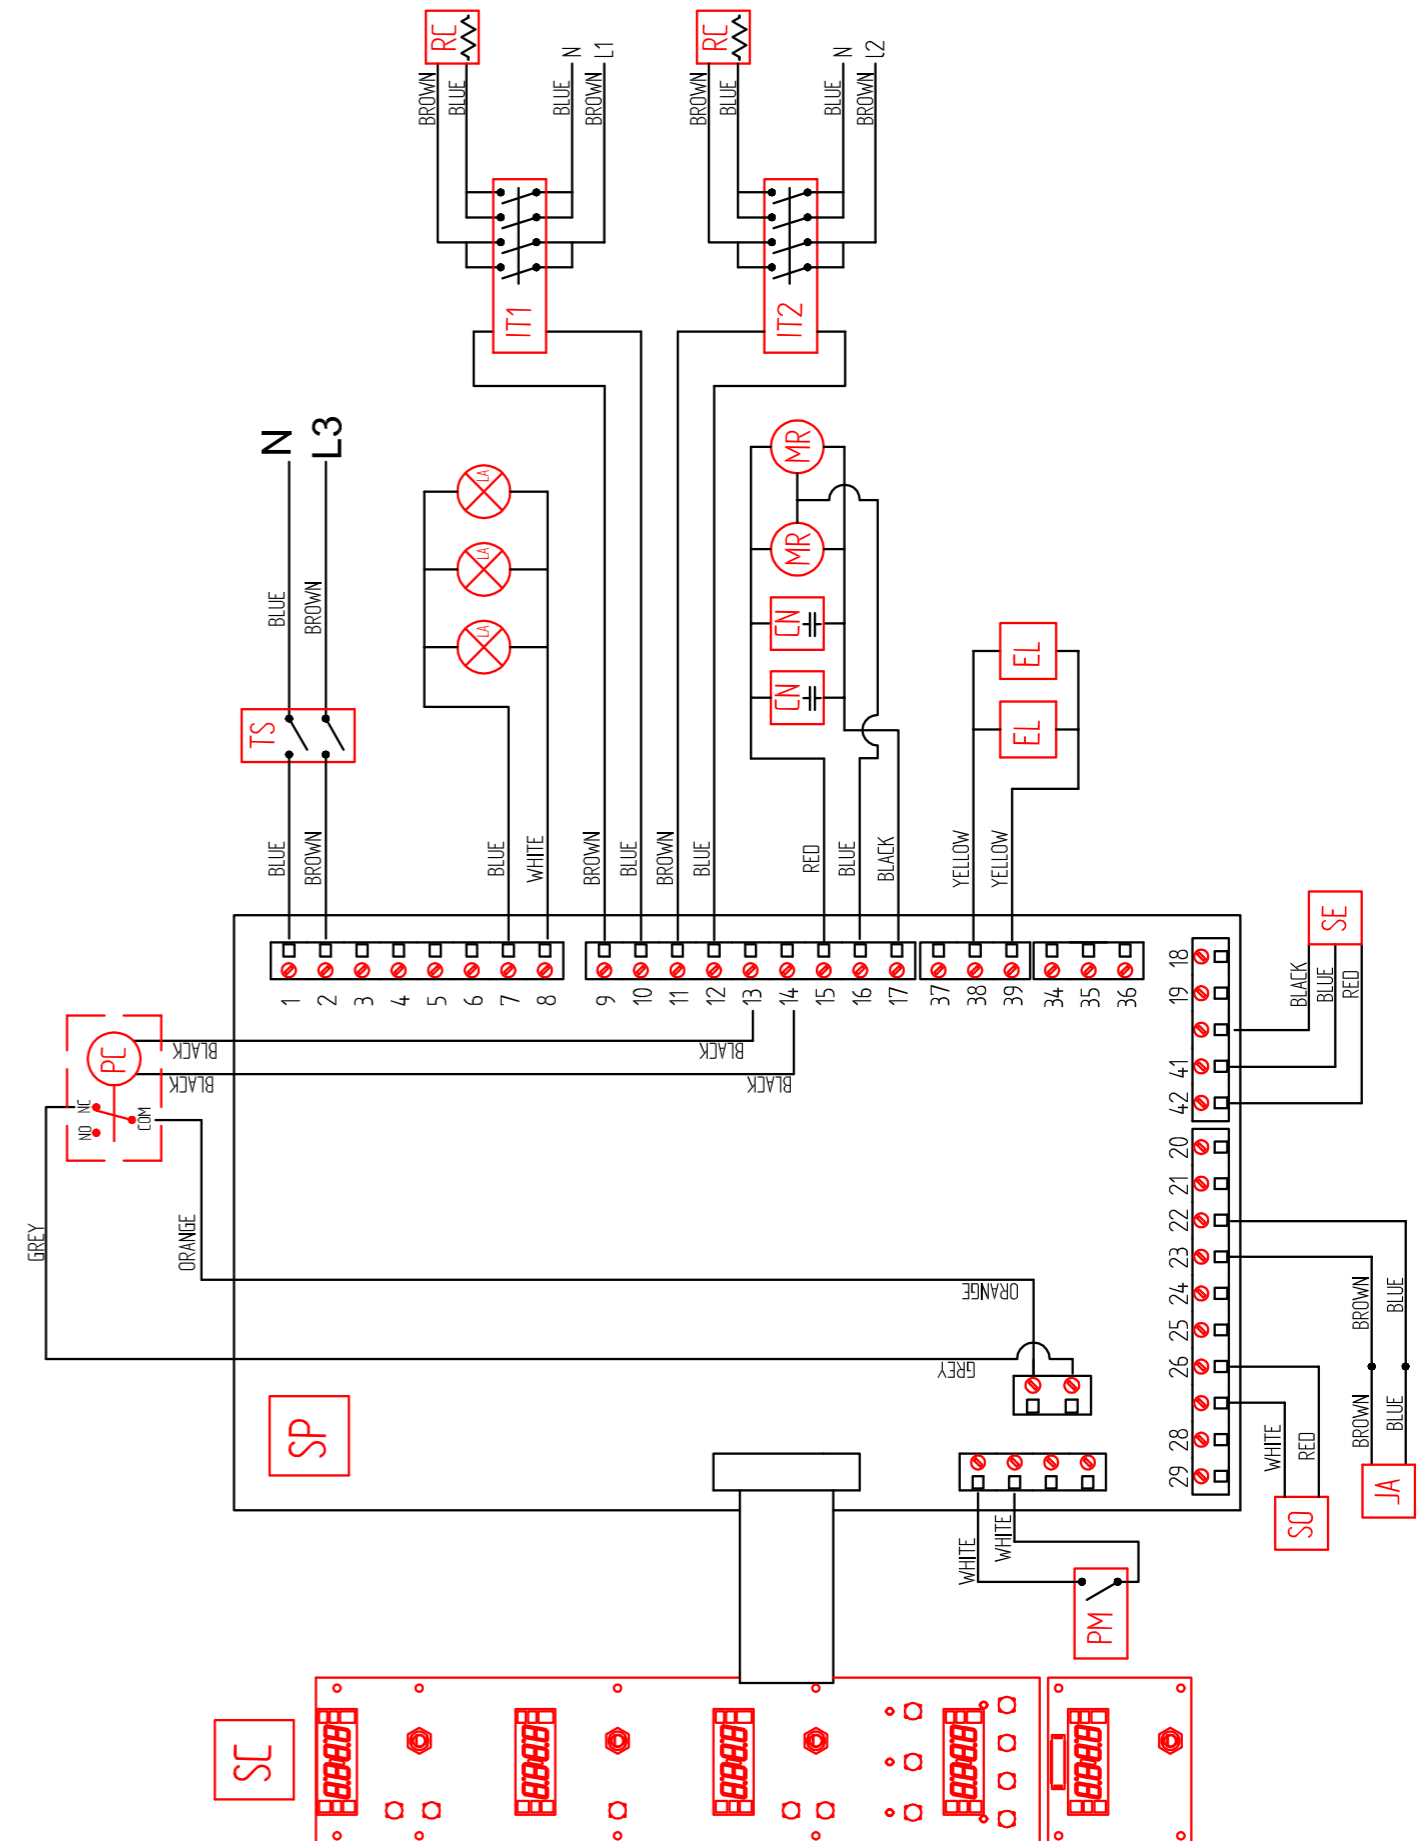

COP9006

COP9006

BCE CODE	DESCRIPTION	DWG NO.	SUPPLIER CODE
XCOP0061	CONVEC OVEN [PIRON] - INTERNAL GLASS	1	VET00001
XCOP0037	CONVEC OVEN [PIRON] - SUPPORT HINGE FOR INT. GLASS	2	PIA30016
XCOP0023	CONVEC OVEN [PIRON] - DOOR HANDLE NODE	3	MAG30001-B
XCOP0022	CONVEC OVEN [PIRON] - DOOR HANLDE	9	MAG30001-A
XCOP0062	CONVEC OVEN [PIRON] - EXTERNAL GLASS	10	VET00057
XCOP0034	CONVEC OVEN [PIRON] - DOOR HINGE PIN	16	PER30001
XCOP0044	CONVEC OVEN [PIRON] - DOOR SWITCH	19	PUL30004
XCOP0019	CONVEC OVEN [PIRON] - CORE PROBE JACK + CABLE	21	JAC30001
XCOP0048	CONVEC OVEN [PIRON] - DISPLAY/CONTROL BOARD	22	SCH30003
XCOP0049	CONVEC OVEN [PIRON] - CORE PROBE PC BOARD	24	SCH30004
XCOP0027	CONVEC OVEN [PIRON] - CONTROL KNOB	27	MAN30015
XCOP0029	CONVEC OVEN [PIRON] - TERMINAL BLOCK	37	MOR30002
XCOP0028	CONVEC OVEN [PIRON] - TERMINAL BLOCK CLAMP	38	MOR30001
XCOP0050	CONVEC OVEN [PIRON] - POWER BOARD	39	SCH30005
XCOP0055	CONVEC OVEN [PIRON] - CONTACTOR	40	TEL30002
XCOP0039	CONVEC OVEN [PIRON] - ADJUSTABLE FOOT	42	PIE30003
XCOP0053	CONVEC OVEN [PIRON] - CHAMBER TEMP. PROBE	44	SON30002
XCOP0069	CONVEC OVEN [PIRON] - SCREW FOR TRAY RACK	47	VIT30001
XCOP0046	CONVEC OVEN [PIRON] - ELEMENT (4000W)	50	RES30006
XCOP0016	CONVEC OVEN [PIRON] - GASKET (906)	52	GUA30002 (906)
XCOP0008	CONVEC OVEN [PIRON] - ELECTRIC VALVE - DOUBLE	62	ELE30005
XCOP0060	CONVEC OVEN [PIRON] - FAN ONLY	64	VEN30003
XCOP0036	CONVEC OVEN [PIRON] - DOOR HINGE SUPPORT	69	PIA30015
XCOP0011	CONVEC OVEN [PIRON] - CONTROL FACIA	70	FRO30163
XCOP0058	CONVEC OVEN [PIRON] - SAFETY THERMOSTAT	74	TER30008
XCOP0042	CONVEC OVEN [PIRON] - PROGRAM CAM	82	PRG30004
XCOP0051	CONVEC OVEN [PIRON] - MOTOR SPEED REGULATOR (ENCODER)	95	SCH30006
XCOP0004	CONVEC OVEN [PIRON] - CONNECTOR KIT FOR PC BOARD	110	CNT30001
XCOP0020	CONVEC OVEN [PIRON] - COMPLETE LAMP	113	LAM30003-A
XCOP0006	CONVEC OVEN [PIRON] - CABLE CLIP	121	DIS30002
XCOP0030	CONVEC OVEN [PIRON] - FAN MOTOR + CONDENSOR	63/41	MOT30002