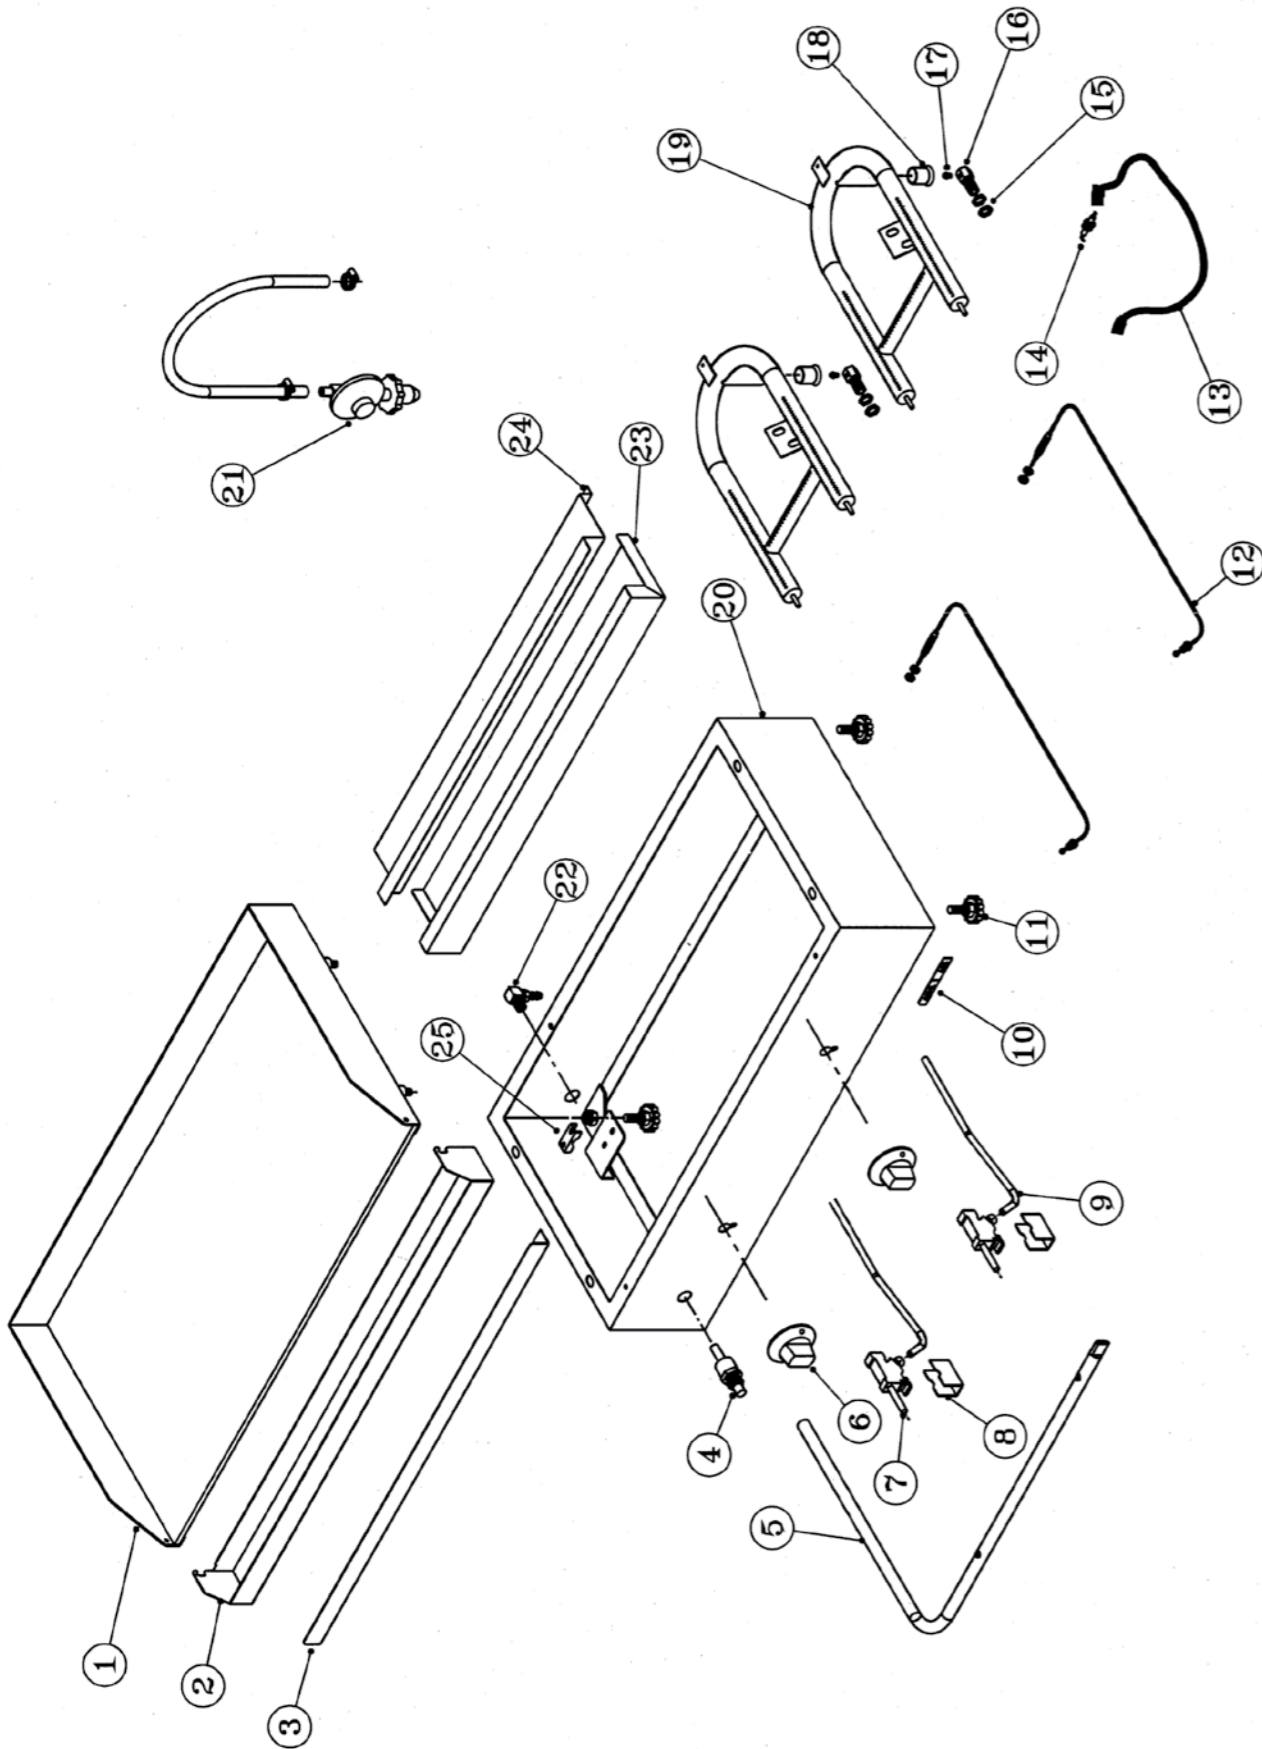

FTA0750

FTA0750

STOCK CODE	DESCRIPTION	MAN.PART NUMBER	DRAWING REF
XFTA3002	FLAT TOP GRILL GAS - DRIP TRAY (750mm	82-GG7-SS-GDPCH	2
XFFA2013	ANVIL [GAS] - IGNITION SWITCH	7-GAS-IS	4
XFTA3004	FLAT TOP GRILL GAS - CONROL KNOB	3-KNOB-GRILLER	6
XFTA3003	FLAT TOP GRILL GAS - CONTROL VALVE	7-SOUR-VALVE	7
XKNB0006	DOMED LOGO LARGE AXIS	4-DL-L-AXIS	10
XFTA1002	FLAT TOP ANVIL - ADJUSTABLE FEET	3-ADJ-PF	11
XFFA2009	ANVIL FRYER [GAS] - THERMOCOUPLE	7-THERMO-COUPLE	12
XFFA2014	ANVIL [GAS] - SILICON WIRE	7-GAS-IS-WIRE	13
XFFA2012	ANVIL [GAS] - SPARK PLUG	7-GAS-SP	14
XFTA5001	FLAT TOP GRILL GAS - JET	7-JET-GRILL	17
XFTA3005	FLAT TOP GRILL GAS - BURNER	7-GAS-BURNER	19
XFFA2022	GAS FRYER BRASS CONNECTOR	7-REG-ADP	22