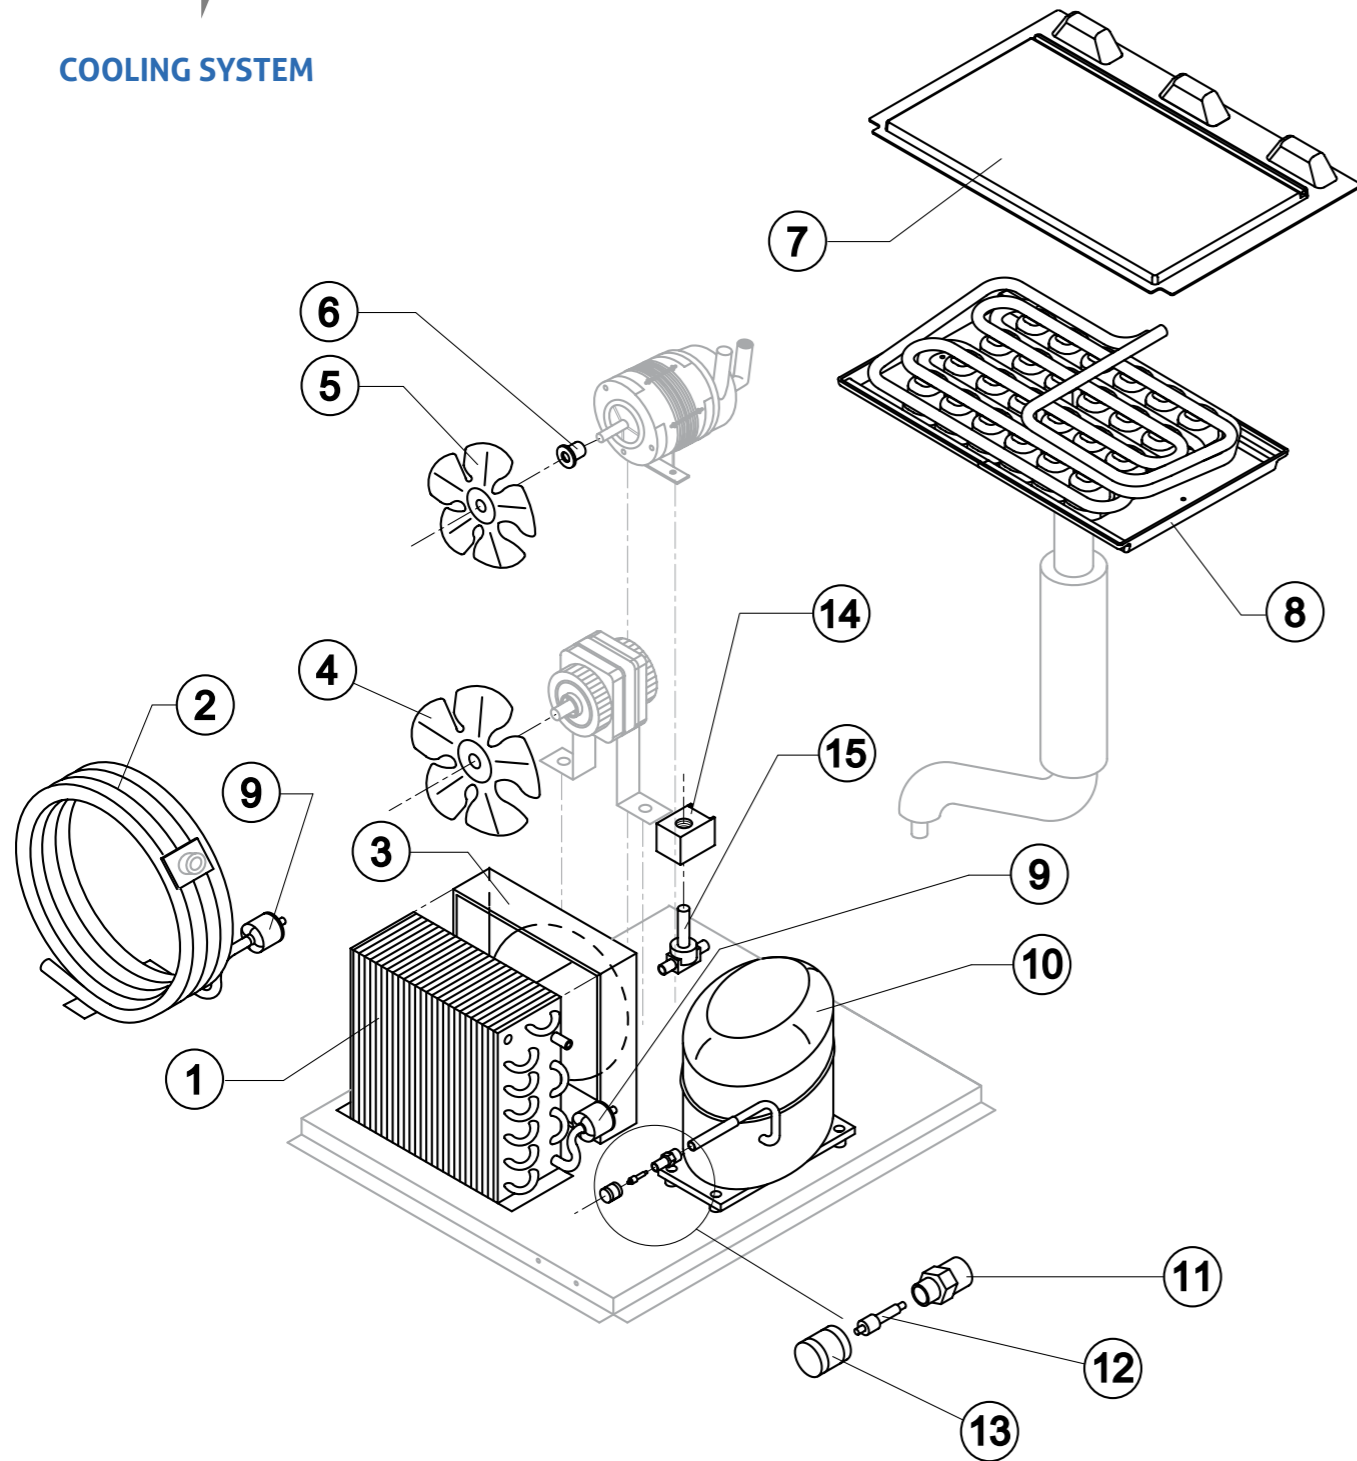

## COOLING SYSTEM

STOCK CODE	DESCRIPTION	MAN.PART NUMBER	DRAWING REF
XIMB3657	ICE MAKER BREMA - SUCTION FAN (ALL)	10213	5
XIMB3658	ICE MAKER BREMA - HUB FOR FAN (ALL)	10014	6
XIMB3505	ICE MAKER BREMA - COMPRESSOR	23440	10
XIMB3091	ICE MAKER BREMA - (VM ALL)HOT GAS COIL	23091	14