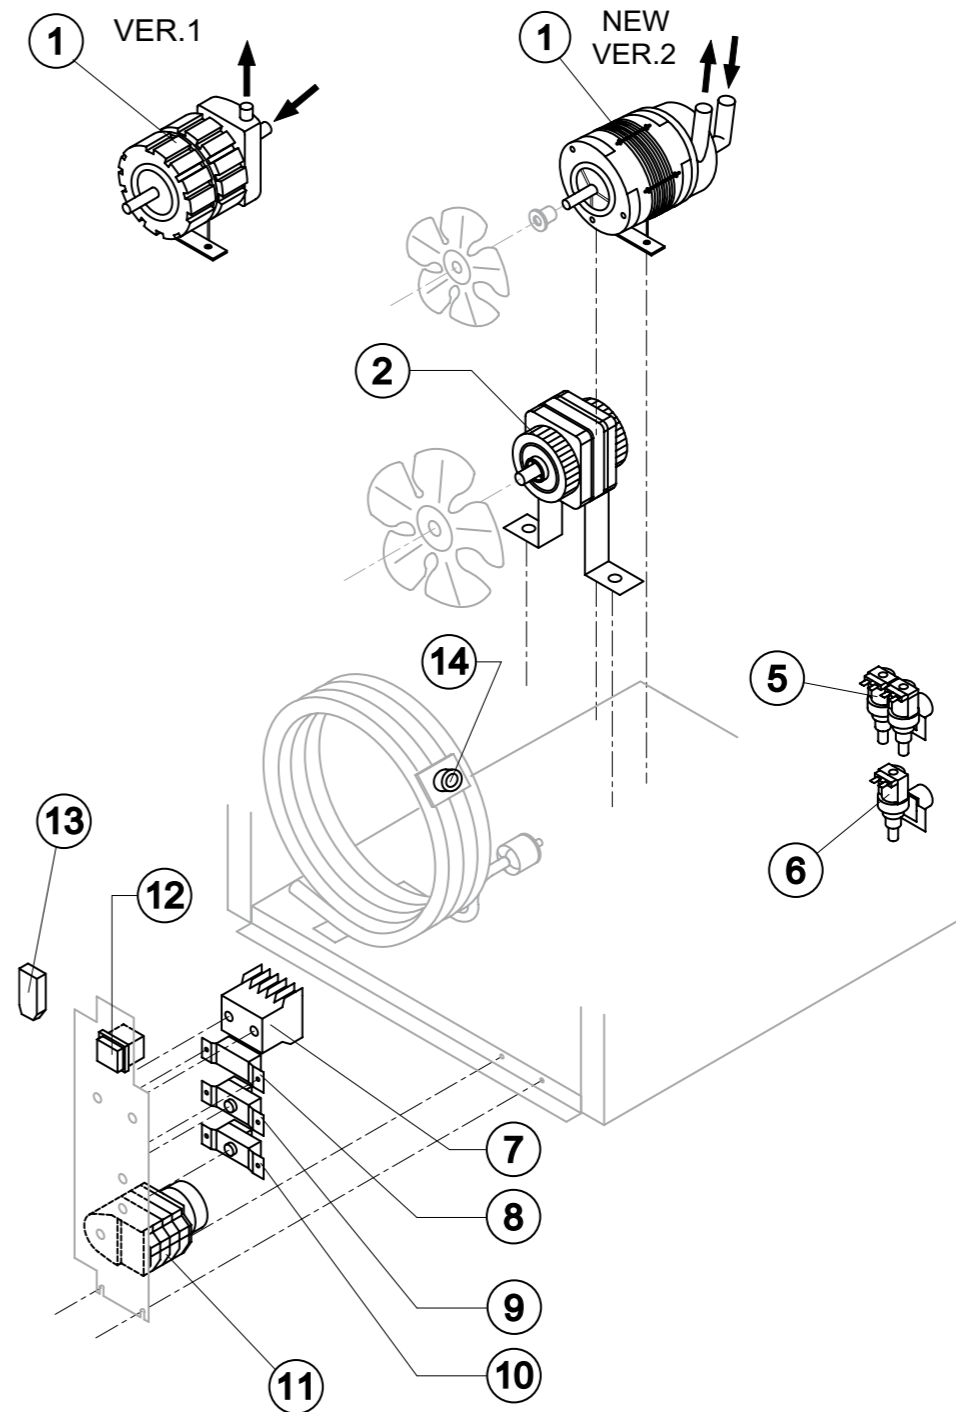

ELECTRICAL PARTS

STOCK CODE	DESCRIPTION	MAN.PART NUMBER	DRAWING REF
XIMB3643	ICE MAKER BREMA-PUMP MOTOR (IMB0155)	23462	1
XIMB3108	ICE MAKER BREMA - (CB1265) WATERVALVE	23220	6
XIMB3647	ICE MAKER BREMA-PRESURE SWITCH (IMB0155)	23175	8
XIMB3005	ICE MAKER BREMA-(CB)(VM350/900)BIN THERM	R23005	9
XIMB3591	ICE MAKER BREMA-(CB)(ALL) EVAP. THERMO	R23591	10
XIMB3222	ICE MAKER BREMA - (CB)(ALL) TIMER 12 MIN	23222	11
XIMB3651	ICE MAKER BREMA-SAFETY THERMOS.(IMB0028)	C23114	14