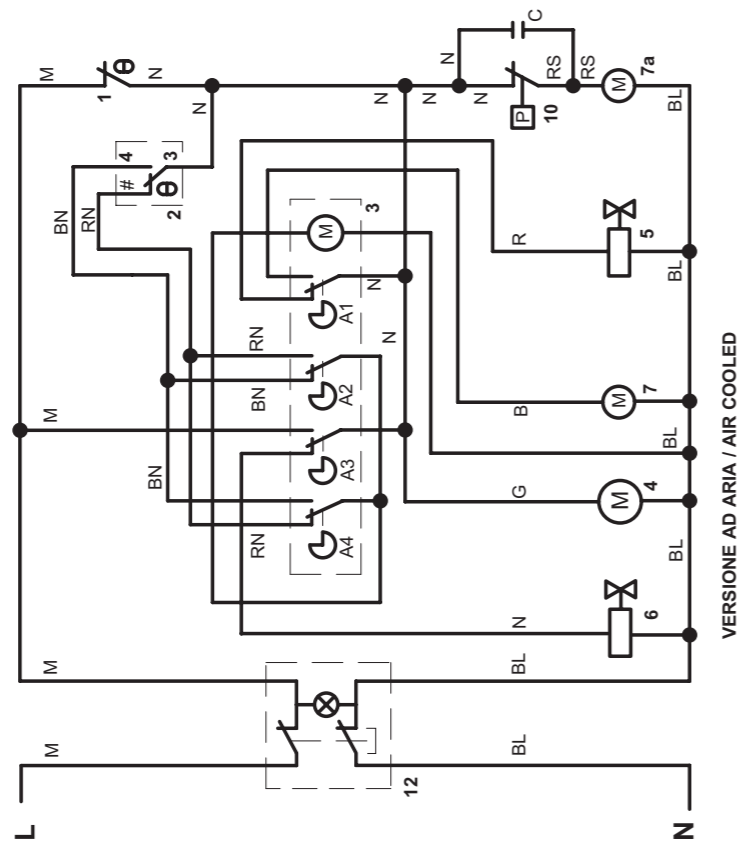

WIRING DIAGRAM