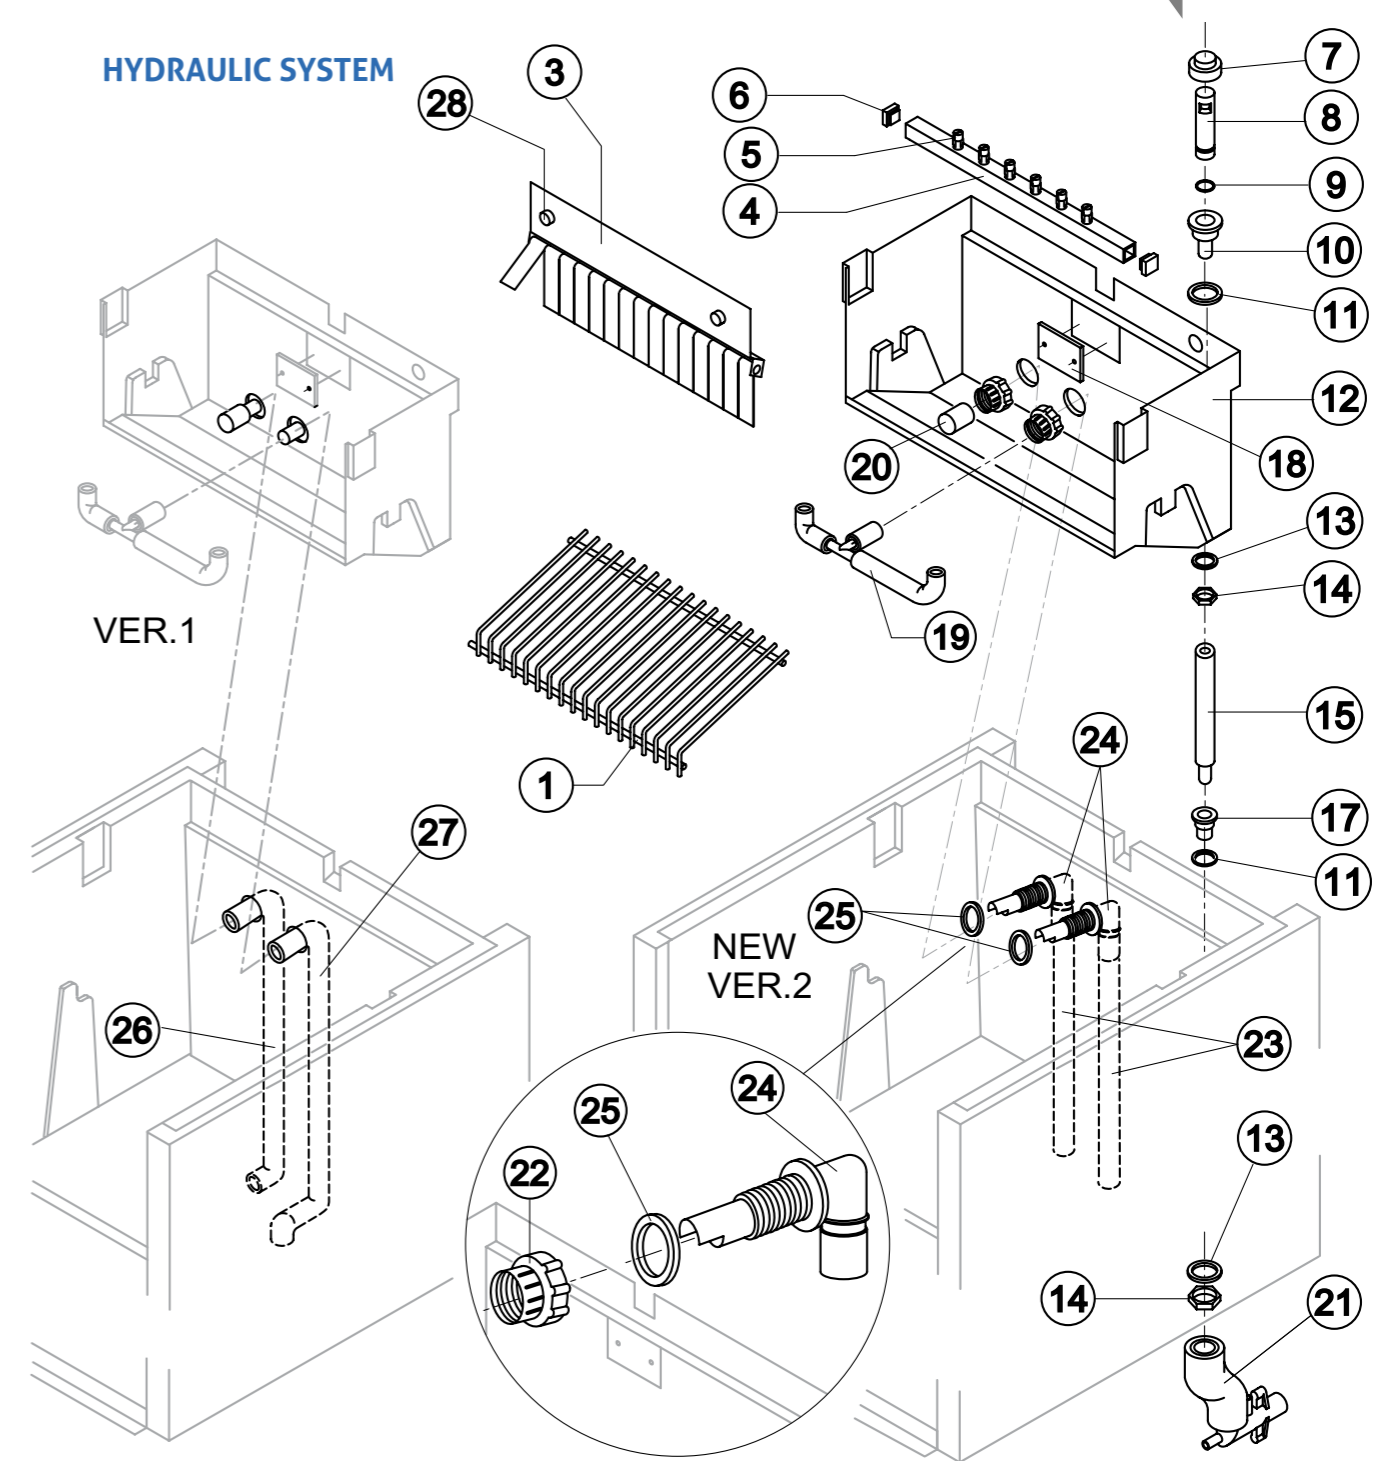

HYDRAULIC SYSTEM

STOCK CODE	DESCRIPTION	MAN.PART NUMBER	DRAWING REF
XIMB3654	ICE MAKER BREMA-ICE CUBE SLIDE(IMB0130)	D12022	1
XIMB0002	ICE MAKER BREMA -(CB)(VM350/500) SPRAYER NOZZLES	D20002	5
XIMB0305	ICE MAKER BREMA -(CB)(ALL) -OVERFLOW CAP	10305	7
XIMB0133	ICE MAKER BREMA -(CB)(ALL) OVERFLOW PIPE	10133	8
XIMB0233	ICE MAKER BREMA -(CB)(ALL) O' RING	20233	9
XIMB0471	ICE MAKER BREMA (CB)OVERFLOW PIPE NIPPLE	10471	10
XIMB3006	ICE MAKER BREMA (CB)(ALL)SILICONE GASKET	13006	11
XIMB2005	ICE MAKER BREMA - (VM) (ALL) SUCTION FILTER	20005	20
XIMB0009	ICE MAKER BREMA-(ALL) SCREW FOR SPRAYER	20009	28