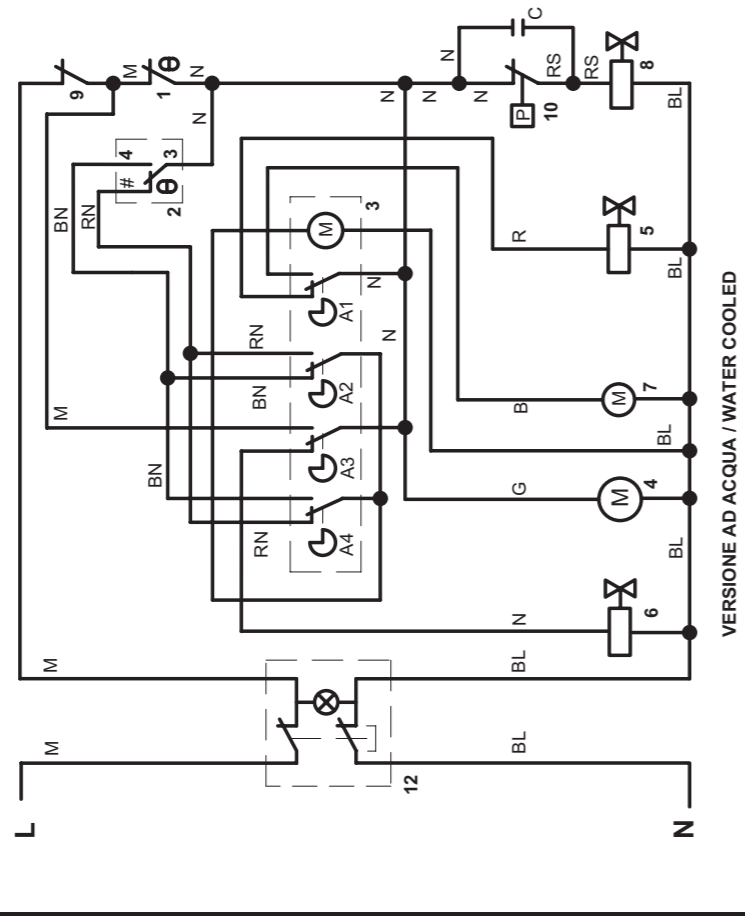

WIRING DIAGRAM