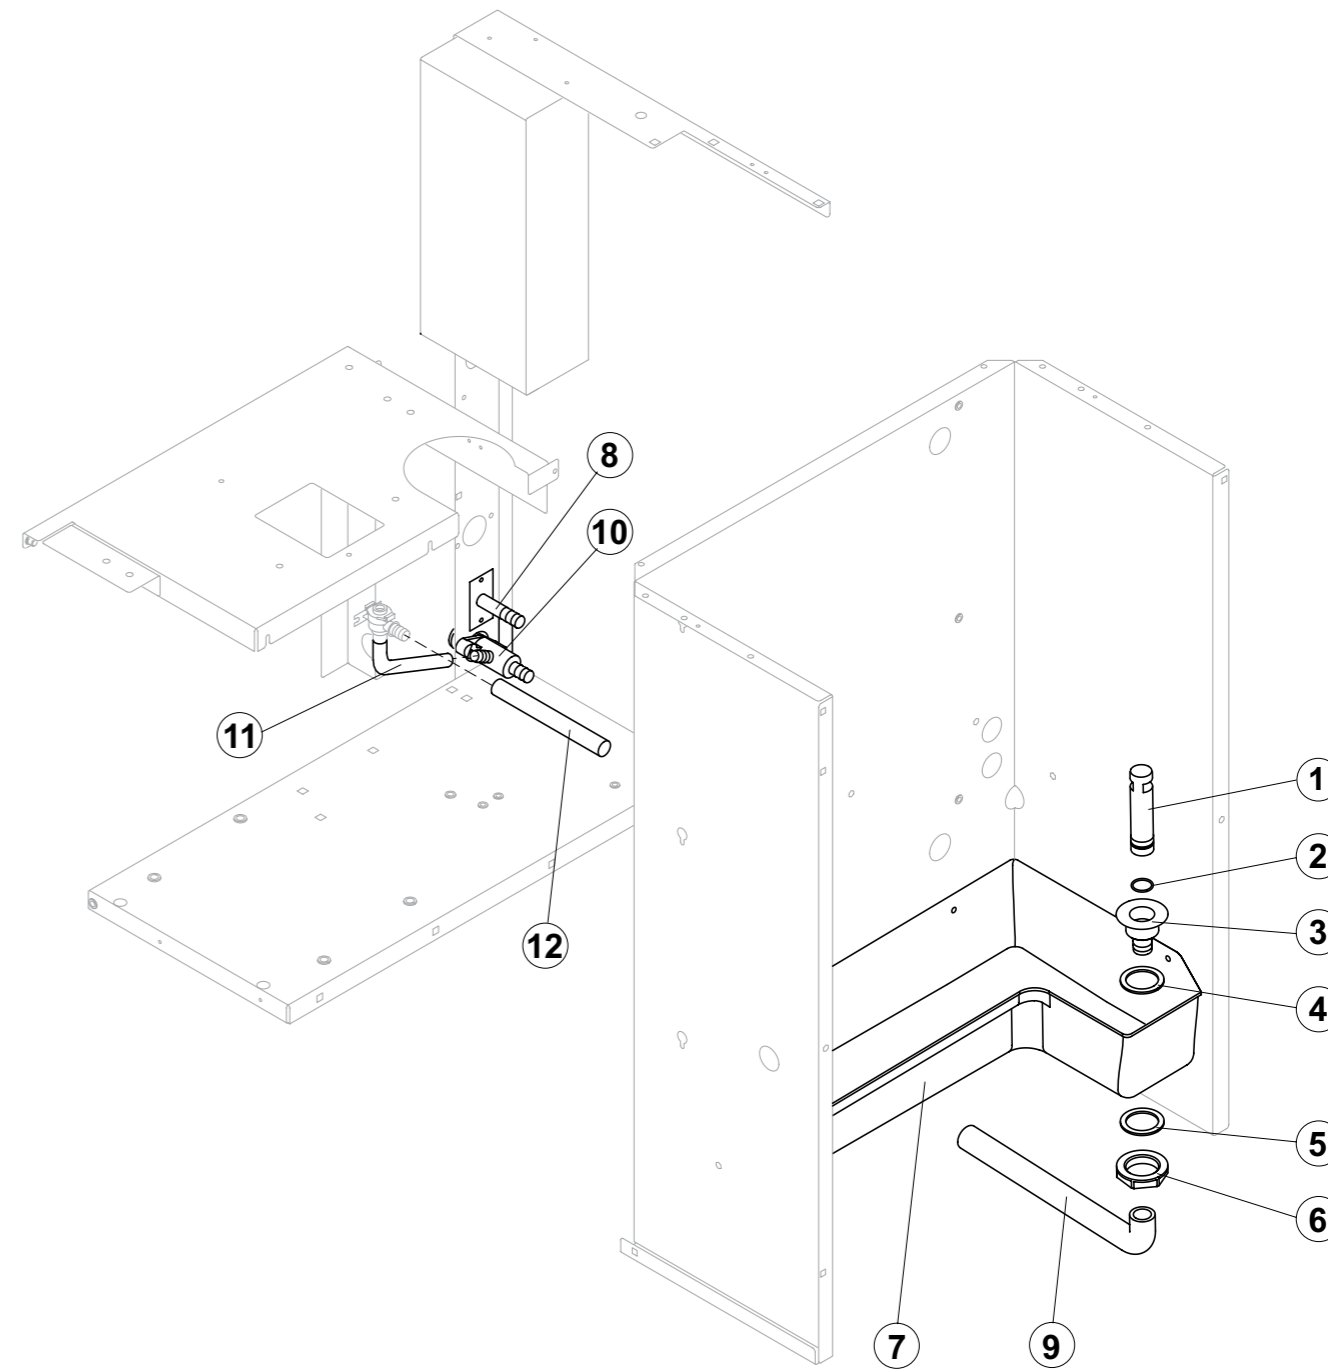

HYDRAULIC CIRCUIT

STOCK CODE	DESCRIPTION	MAN.PART NUMBER	DRAWING REF
XIMB0133	ICE MAKER BREMA -(CB)(ALL) OVERFLOW PIPE	10133	1
XIMB0233	ICE MAKER BREMA -(CB)(ALL) O' RING	20233	2
XIMB0471	ICE MAKER BREMA (CB)OVERFLOW PIPE NIPPLE	10471	3
XIMB3006	ICE MAKER BREMA (CB)(ALL)SILICONE GASKET	13006	4
XIMB0355	WATER BASIN (VM350A)	10355	7
XIMB0431	ICE MAKER BREMA - (VM350A)-DRAIN NIPPLE	10431	10