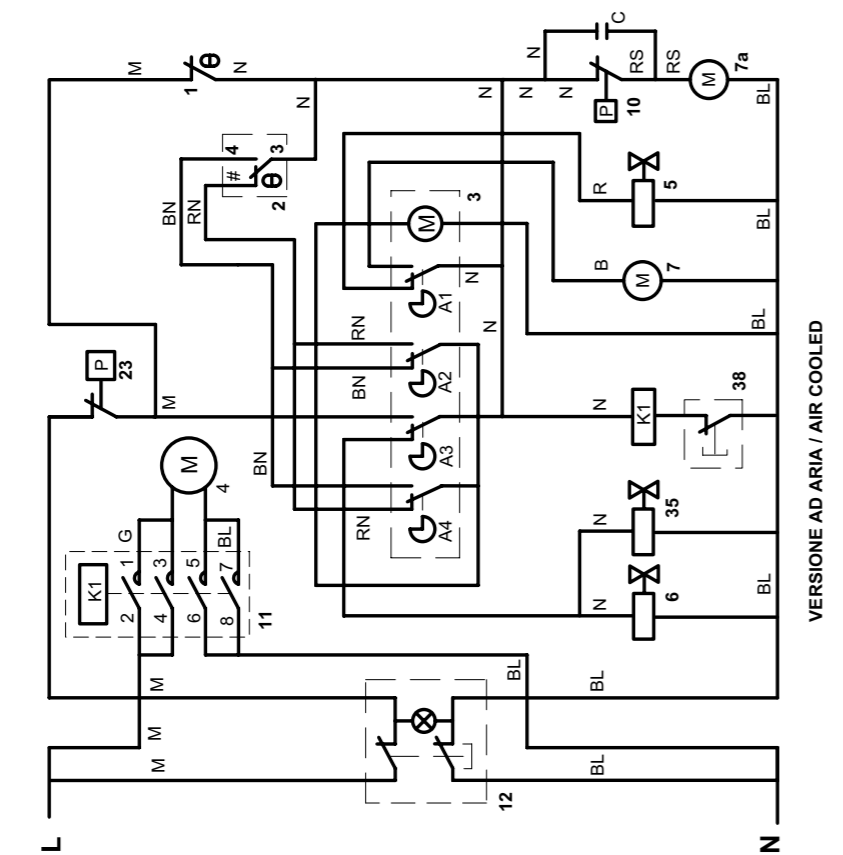

IMB0140

WIRING DIAGRAM

IMB0140