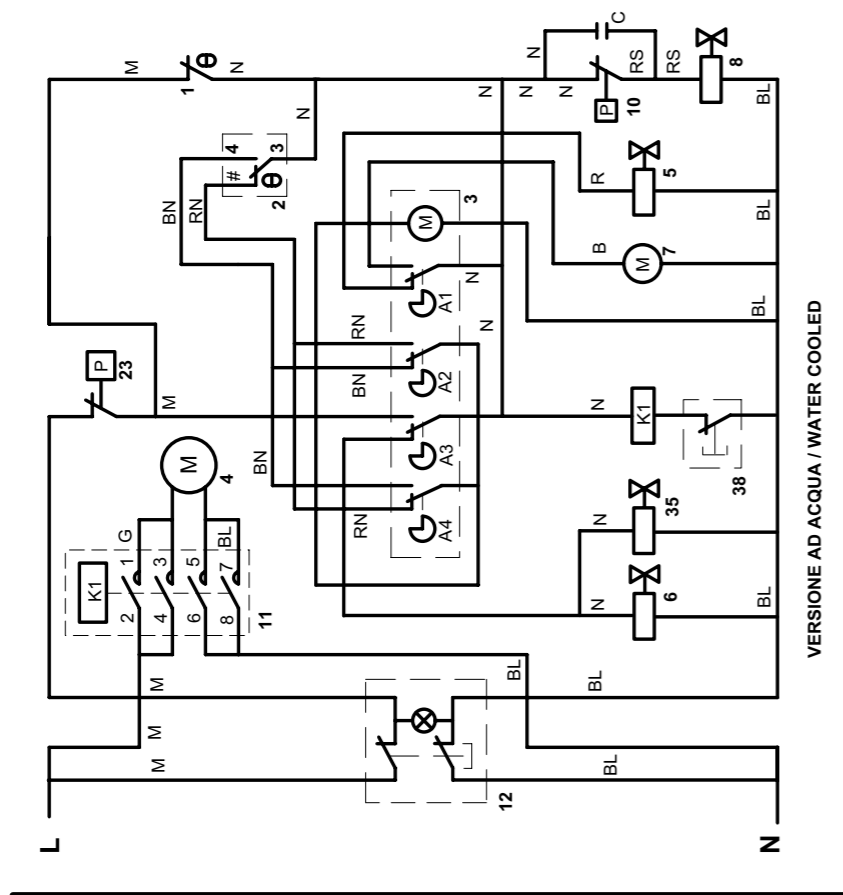

IMB0140

WIRING DIAGRAM

IMB0140