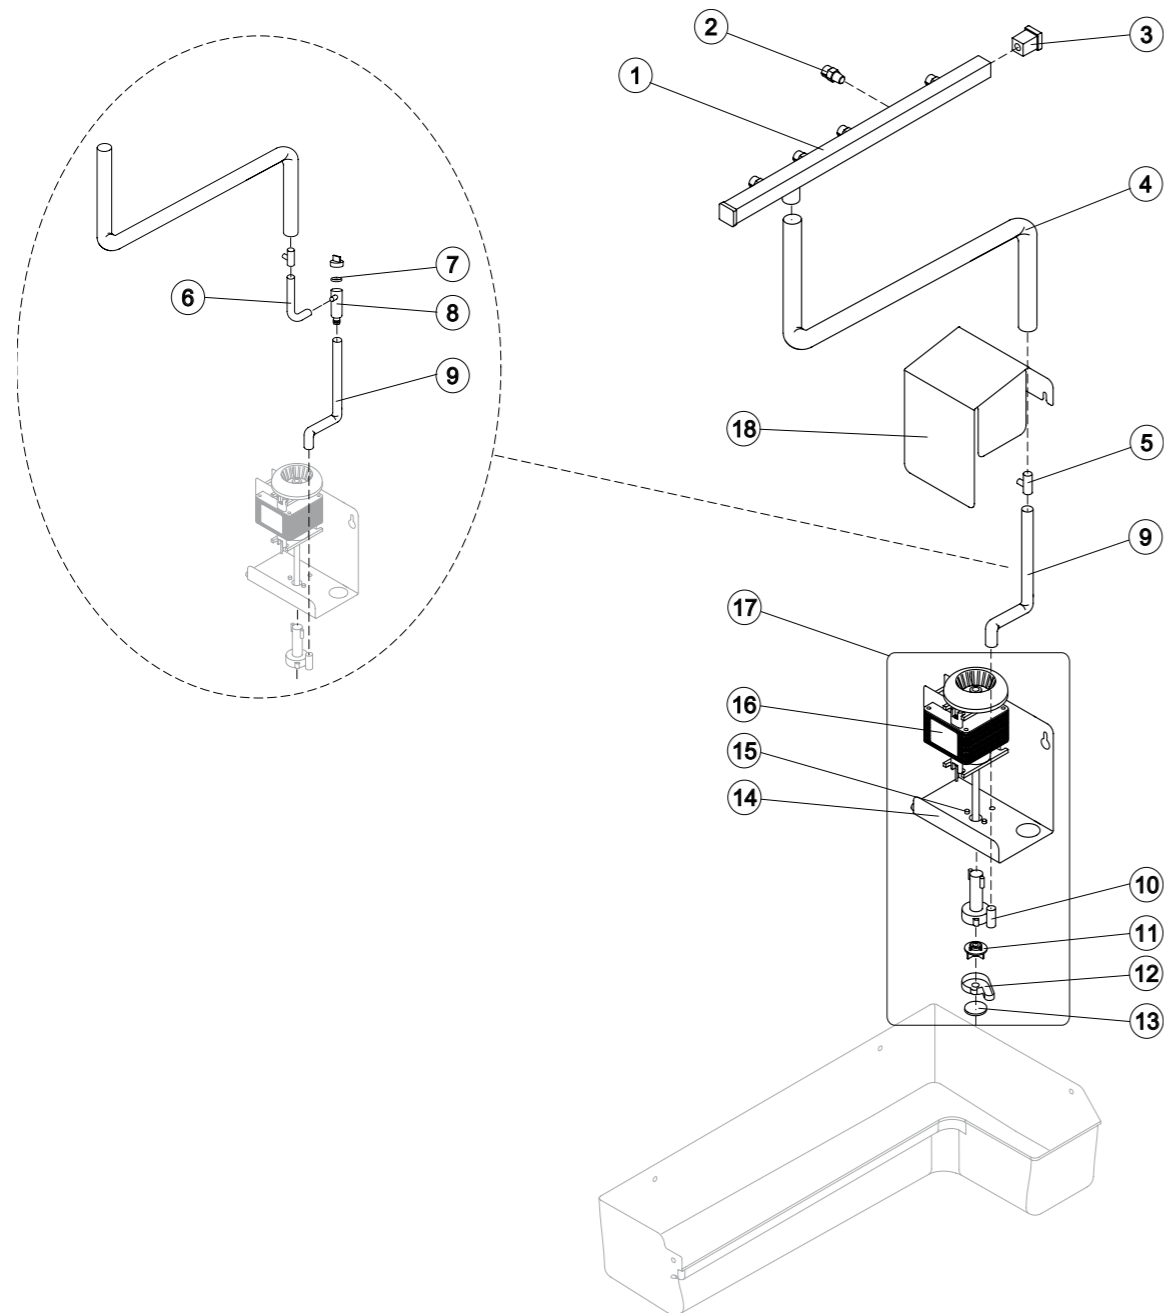

SPRAYER PUMP

OLD

STOCK CODE	DESCRIPTION	MAN.PART NUMBER	DRAWING REF
XIMB0002	ICE MAKER BREMA -(CB)(VM350/500) SPRAYER NOZZLES	D20002	2
XIMB0139	ICE MAKER BREMA - (VM) (ALL) PUMP FILTER	10139	8
XIMB8188	ICE MACHINE BREMA [VM] - PUMP BODY	10065	10
XIMB8189	ICE MAKER BREMA [VM] - PUMP IMPELLER	10138	11
XIMB8190	ICE MAKER BREMA [VM] - DIFFUSER	10067	12
XIMB8191	ICE MAKER BREMA [VM] - PUMP FILTER	20518	13
XIMB8192	ICE MAKER BREMA [VM] - PUMP MOTOR SUPPORT	22799	14
XIMB3073	ICE MAKER BREMA-(VM350-500) PUMP MOTOR	23073	16