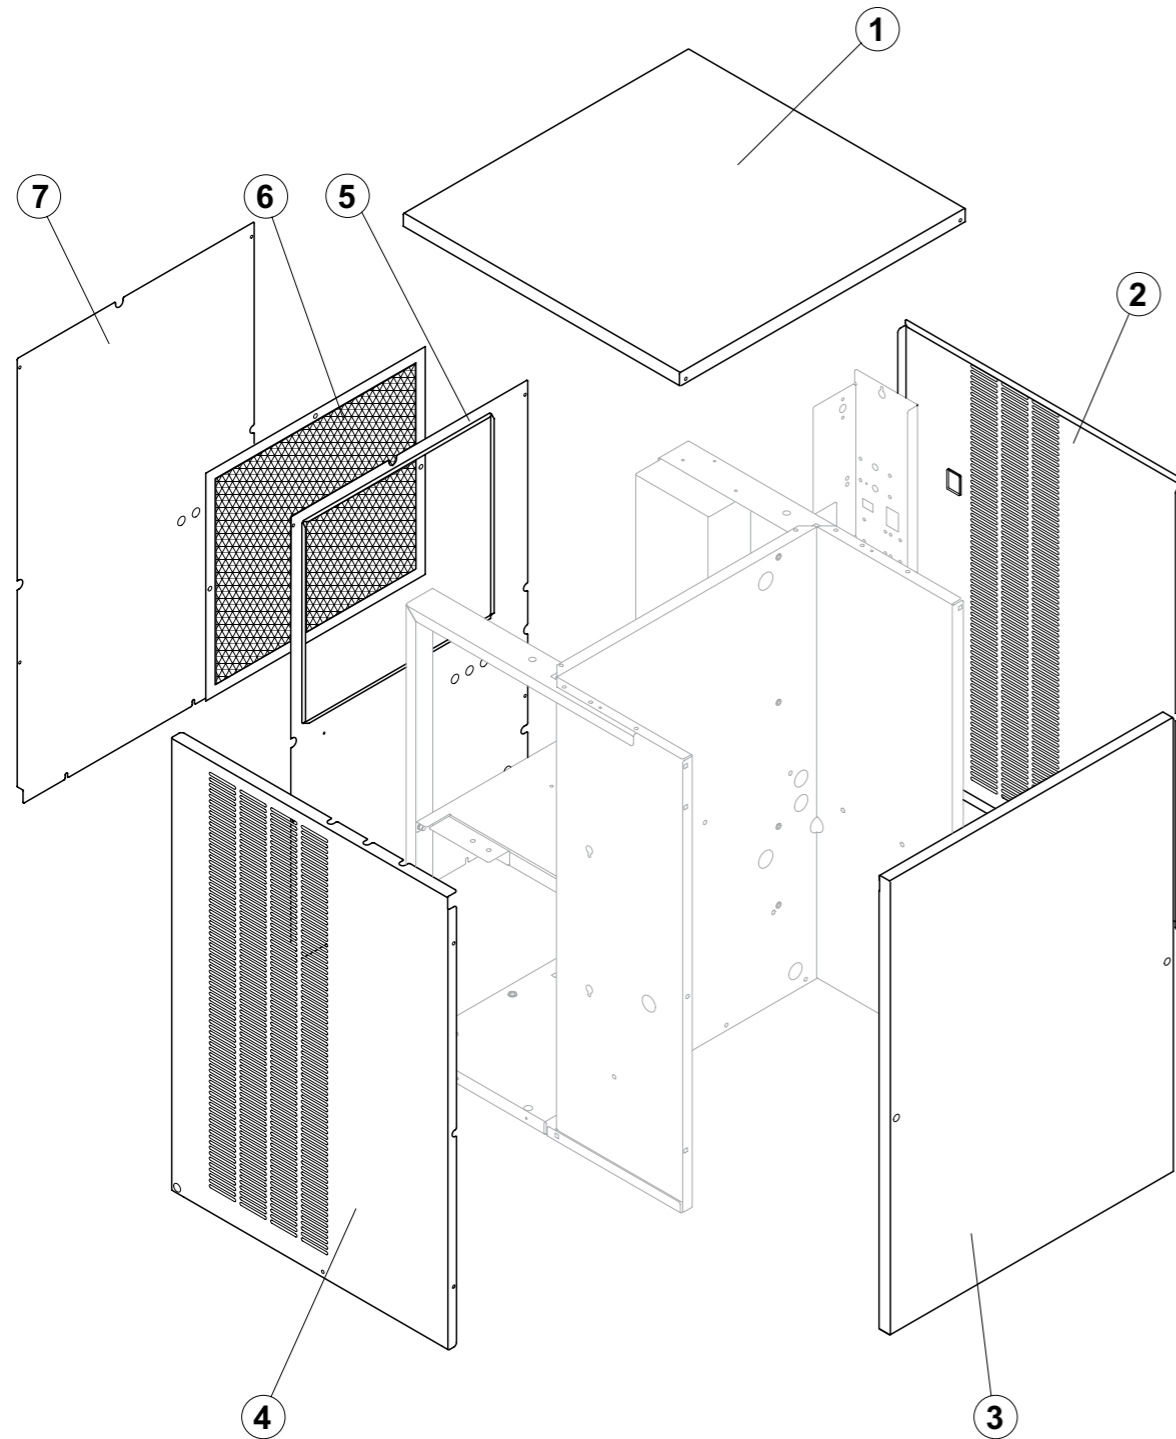

## SHELL ASSEMBLY

STOCK CODE	DESCRIPTION	MAN.PART NUMBER	DRAWING REF
XIMB3656	ICE MAKER BREMA-TOP PANEL (FOR VM350)	C221084	1
XIMB2792	ICE MAKER BREMA -VM350 FRONT PANEL ASSEMBLY	C22792	3

IMB0140