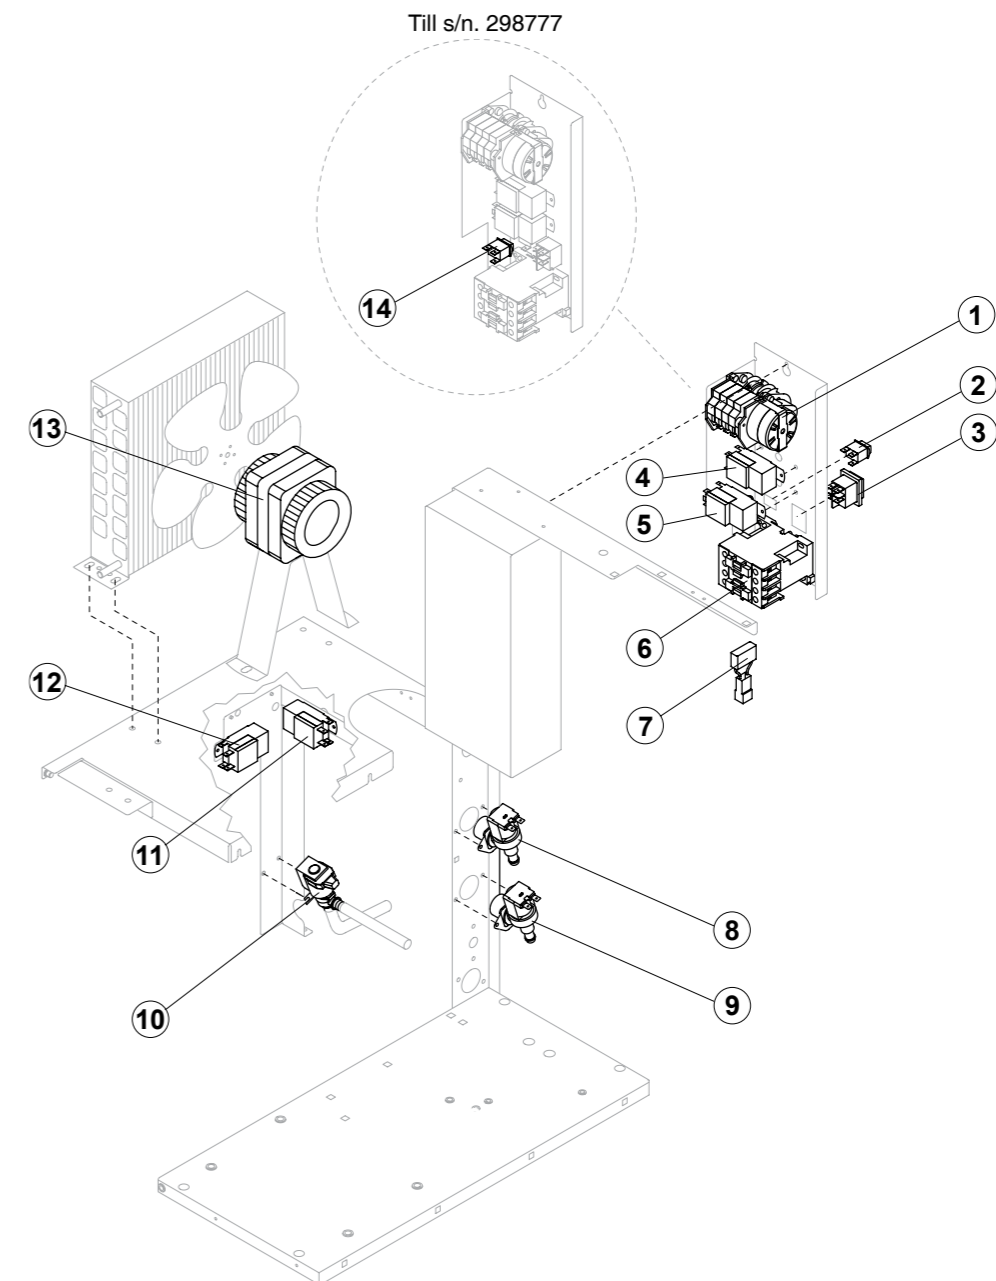

ELECTRICAL PARTS

STOCK CODE	DESCRIPTION	MAN.PART NUMBER	DRAWING REF
XIMB3635	ICE MAKER BREMA - (VM)(ALL) TIMER 8 MIN	23635	1
XIMB3005	ICE MAKER BREMA-(CB)(VM350/900)BIN THERM	R23005	4
XIMB3597	ICE MAKER BREMA-(VM)(ALL)EVAP THERMOSTAT	R23597	5
XIMB3644	ICE MAKER BREMA-220V CONTACTOR (IMB0155)	23594	6
XIMB3108	ICE MAKER BREMA - (CB1265) WATERVALVE	23220	8
XIMB3537	ICE MAKER BREMA - (VM ALL)OUTLET VALVE	23537	10
XIMB3647	ICE MAKER BREMA-PRESURE SWITCH (IMB0155)	23175	11
XIMB8176	ICE MAKE BREMA - FAN CYCLE SWITCH	23680	11
XIMB8177	ICE MAKER BREMA - HIGH PRESSURE SAFETY SWITCH	23342	12
XIMB3121	ICE MAKER BREMA - (VM ALL)FAN MOTOR	23121	13
XIMB2364	ICE MAKER BREMA-(VM500)-INLET WATERVALVE 1 WAY	23787	8 / 9