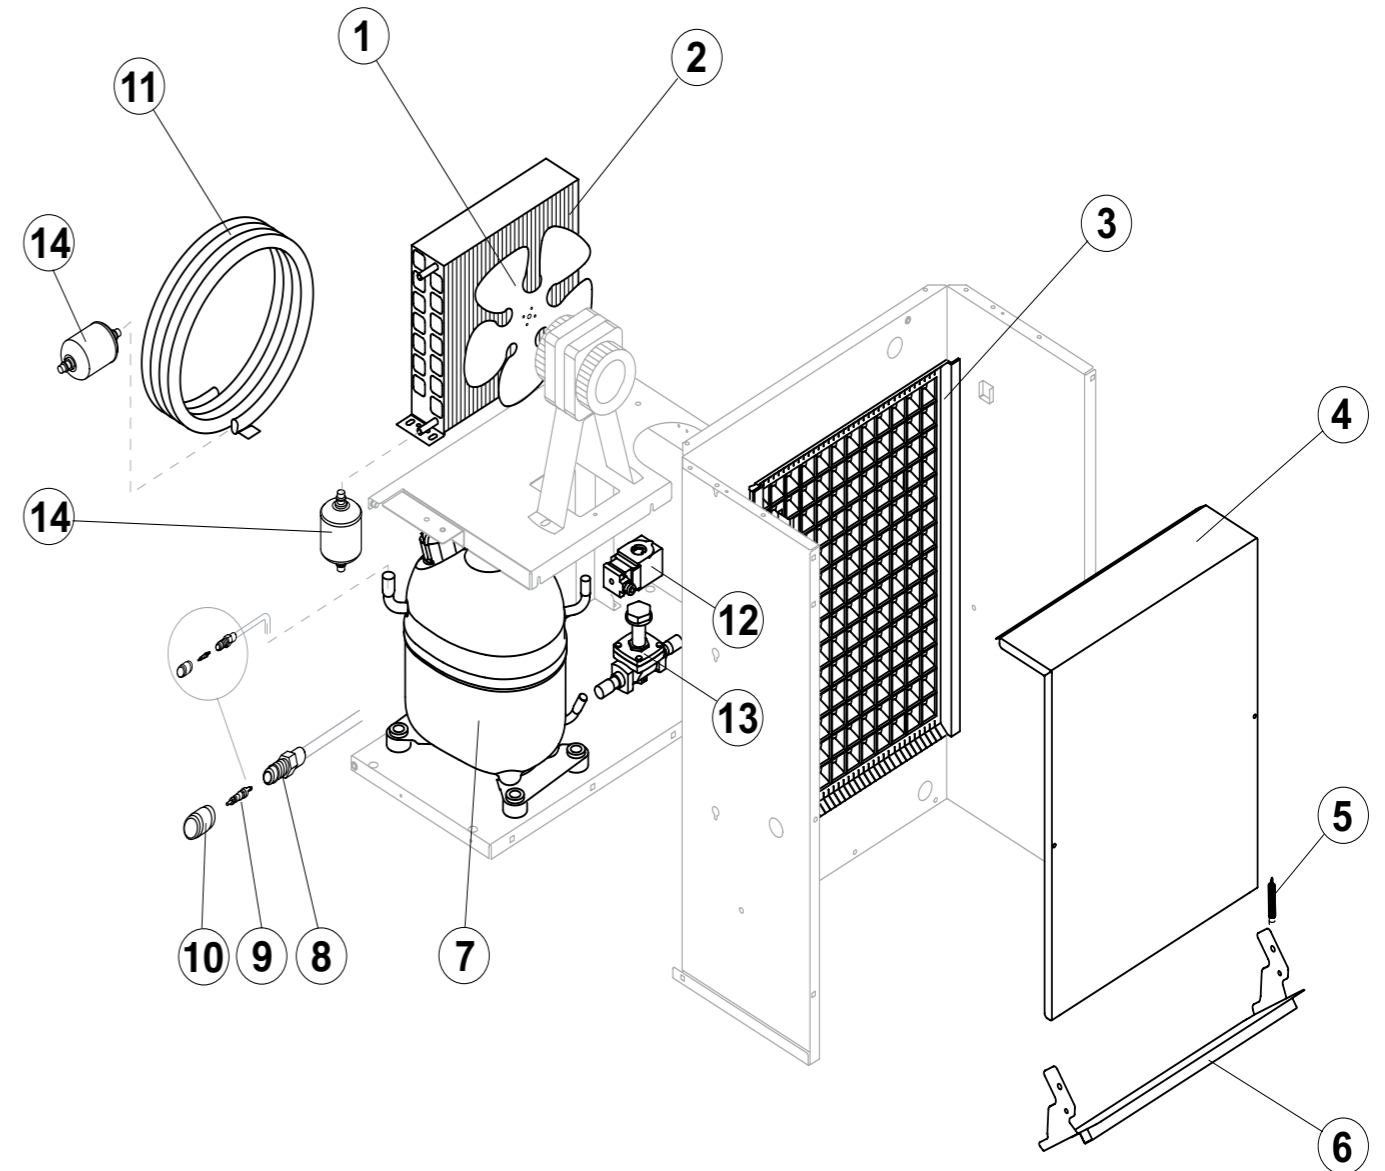

COOLING SYSTEM

STOCK CODE	DESCRIPTION	MAN.PART NUMBER	DRAWING REF
XIMB8181	ICE MAKER BREMA VM500 - SUCKING FAN	20407	1
XIMB1400	ICE MAKER BREMA VM350 -AIR CONDENSOR	20884	2
XIMB0539	EVAPORATOR PLATE (CURRENT VERSION)	D10539	3
XIMB8184	ICE MAKER BREMA VM900 - SPRING	20464	5
XIMB3636	ICE MAKER BREMA-WATER CONDENSER(IMB1200)	14081	11
XIMB3091	ICE MAKER BREMA - (VM ALL)HOT GAS COIL	23091	12
XIMB8180	ICE MAKER BREMA VM500 - LIQUID LINE DRIER	14084	14