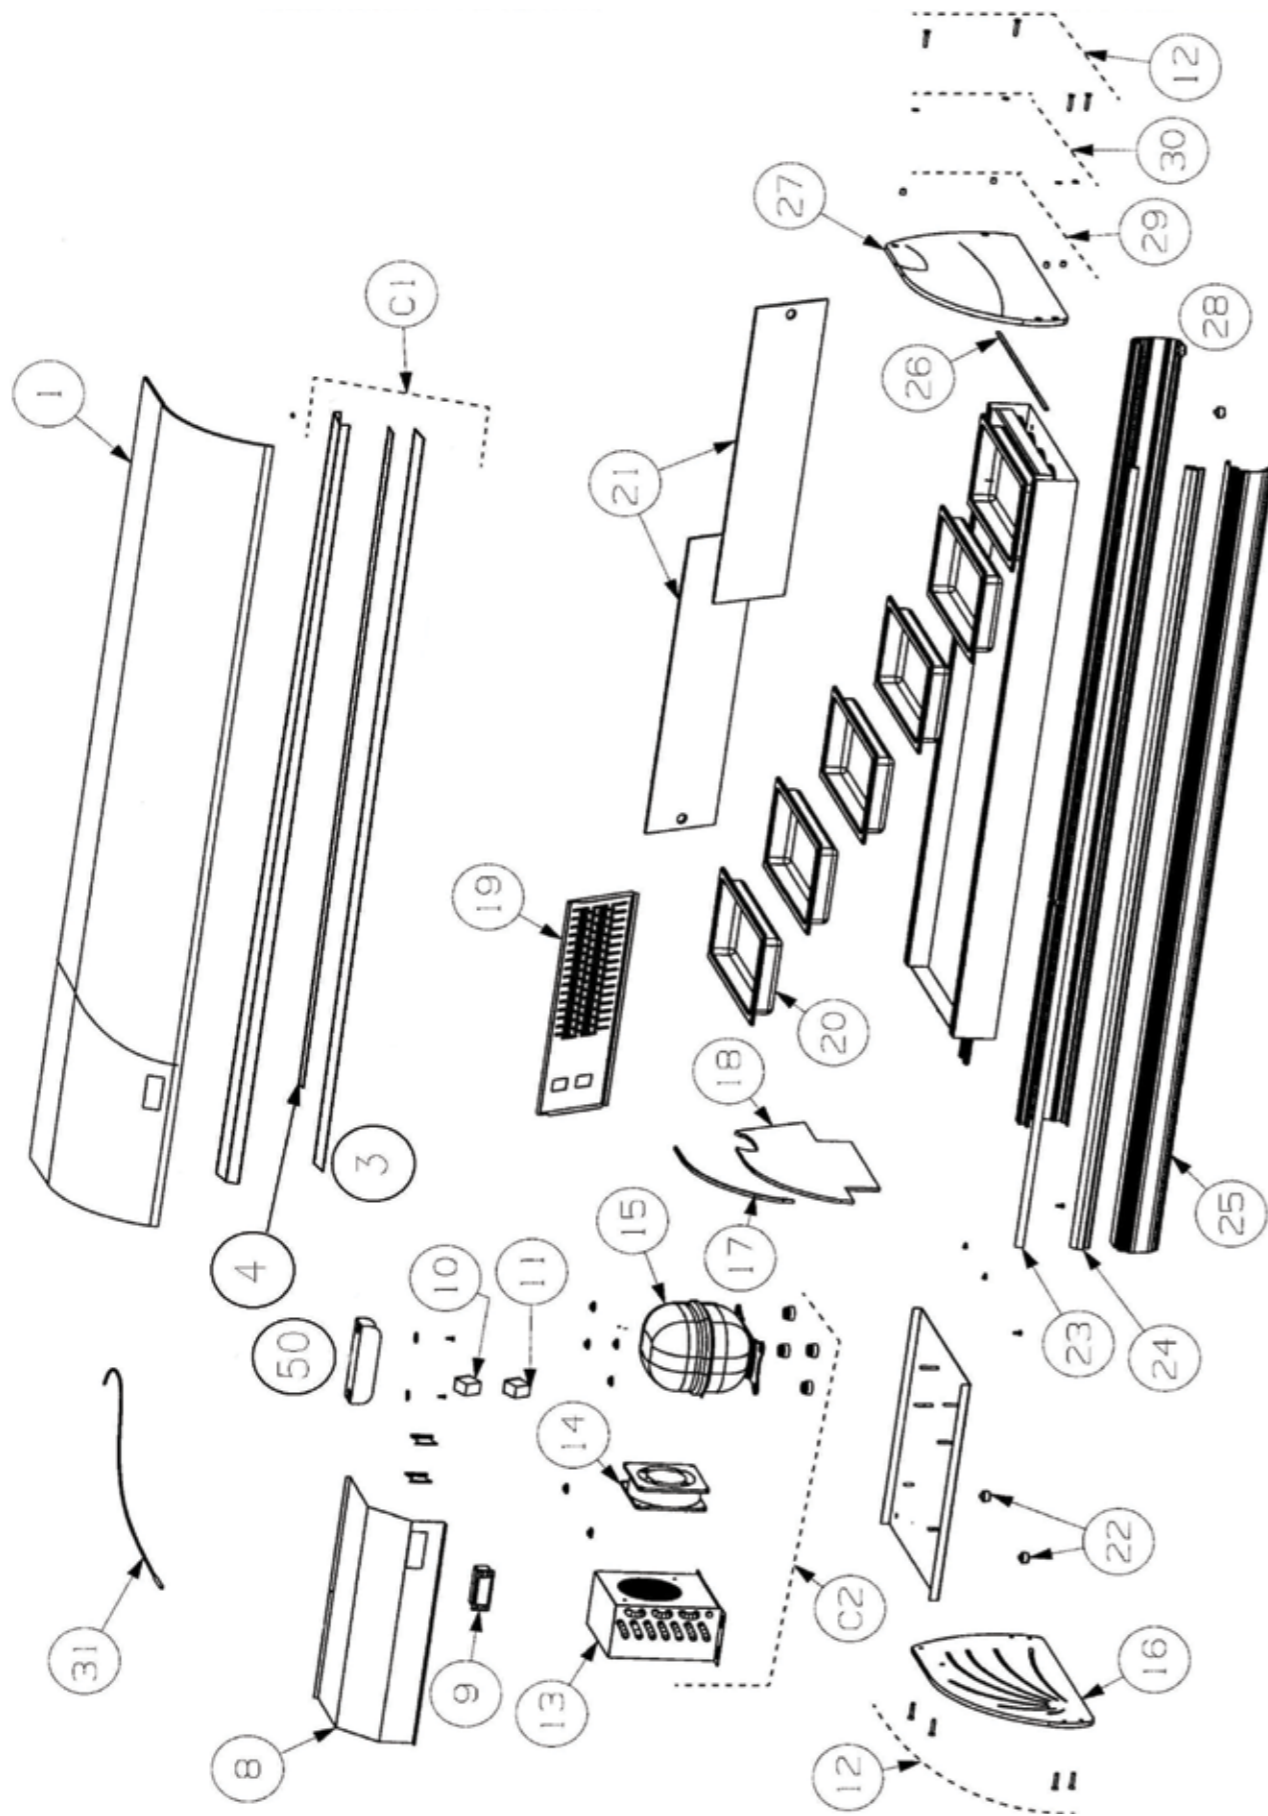

05 refrigeration

SDF3006 / 3008 - SDF4006 / 4008

SDF3006 / 3008 - SDF4006 / 4008

STOCK CODE	DESCRIPTION	MAN.PART NUMBER	DRAWING REF
XSDF2001	S/DISP.FRIDGE-FRONT GLASS TOP 6 DV (BLACK)	1CRET041VGF0000	1
XSDF2002	S/DISP.FRIDGE-FRONT GLASS TOP 6 DV (SILVER)	1CRET041VPL0000	1
XSDF2003	S/DISP.FRIDGE-FRONT GLASS TOP 8 DV (BLACK)	1CRET042VGF0000	1
XSDF2004	S/DISP.FRIDGE-FRONT GLASS TOP 8 DV (SILVER)	1CRET042VPL0000	1
XSDF2005	S/DISP.FRIDGE-LED STRIP FOR 6 DV(BLACK/SILVER)	1MEIL060XXX0000	4
XSDF2006	S/DISP.FRIDGE-LED STRIP FOR 8 DV(BLACK/SILVER)	1MEIL061XXX0000	4
XSDF2007	S/DISP.FRIDGE-THERMOSTAT 230V (ALL)	1MEDC031XXX0000	9
XSDF2008	S/DISP.FRIDGE- MAIN GREEN SWITCH (ALL)	1MEDE003XXX0000	10
XSDF2009	S/DISP.FRIDGE- LIGHT SWITCH (ALL)	1MEDE002XXX0000	11
XSDF2010	S/DISP.FRIDGE- CONDENSER (ALL)	1CFCD017XXX0000	13
XSDF2011	S/DISP.FRIDGE- FAN MOTOR 5W 230/50 (ALL)	1MEDE060XXX0000	14
XSDF2012	S/DISP.FRIDGE- COMPRESSOR 230V/50Hz(ALL)	1CFCM069XXX0000	15
XSDF2013	S/DISP.FRIDGE- SIDE PANEL (W/LED) (ALL)	1VAVA110XNG0000	16
XSDF2014	S/DISP.FRIDGE- DIVIDER SIDE PANEL (W/LED) (ALL)	1VAVA109XNG0000	18
XSDF2015	S/DISP.FRIDGE- THIRD INSERT (ALL)	1VAVA015MIN0000	20
XSDF2016	S/DISP.FRIDGE- RUBBER SEAL (ALL)	1PFPL126XNG0000	23
XSDF2017	S/DISP.FRIDGE- FOAM TAPE 5 X 6 (ALL)	1VACI064XGR0000	26
XSDF2018	S/DISP.FRIDGE- SIDE GLASS W/LED 6/8DIV (BLACK)	1CRET060VGF0000	27
XSDF2019	S/DISP.FRIDGE- SIDE GLASS W/LED 6/8DIV (SILVER)	1CRET060VPL0000	27
XSDF2020	S/DISP.FRIDGE- TEMP PROBE (ALL)	1MEDC032XXX0000	31
XSDF2021	S/DISP.FRIDGE-TRANSFORMER FOR LEDS 12V(ALL)	1MEIL064XXX0000	50
XSDF2022	S/DISP.FRIDGE-LIGHT FRAME TOP 6DIV (BLK+SIL)	1ME681140BIN0000	C1
XSDF2023	S/DISP.FRIDGE-LIGHT FRAME TOP 8DIV (BLK+SIL)	1ME681141BIN0000	C1